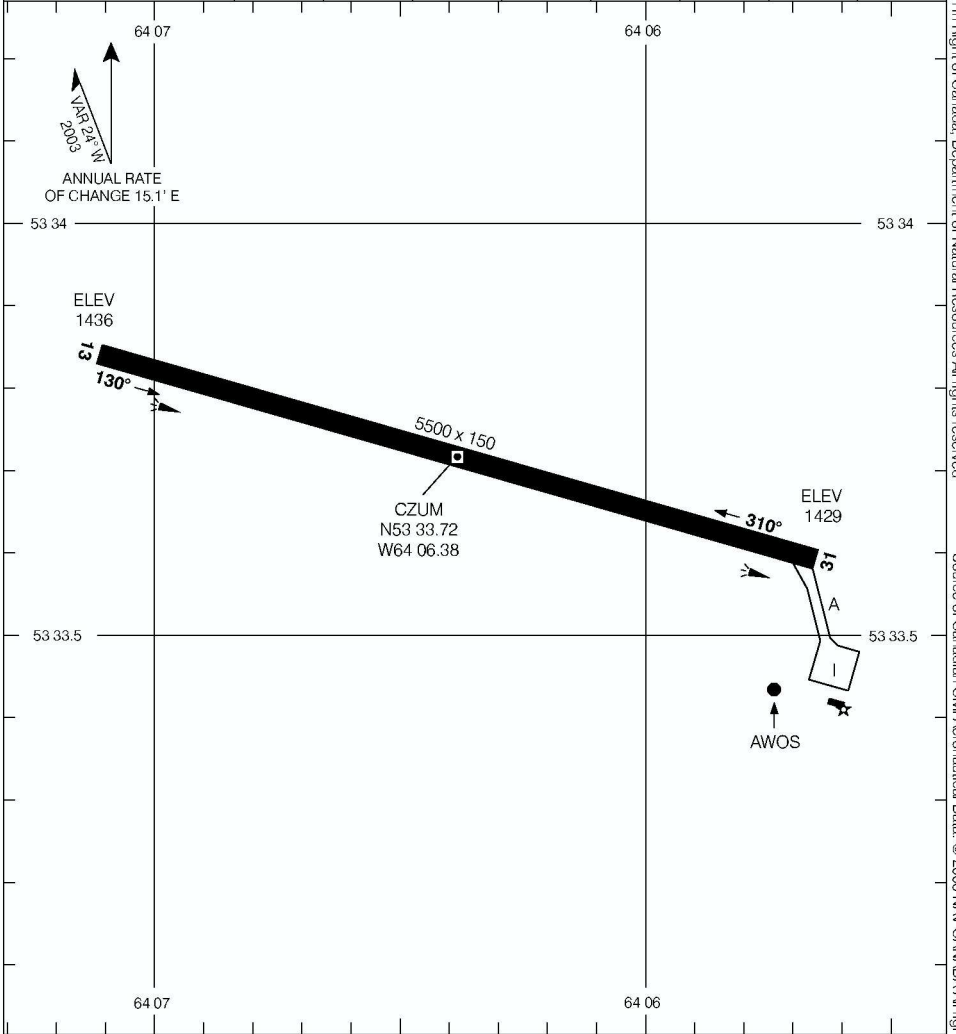

AERODROME CHART

CHURCHILL FALLS
CHURCHILL FALLS NL

AWOS 122.55	TFC 123.5 (ATF 5 NM)	DEP RADIO (DRCO) HALIFAX 123.25
-----------------------	--------------------------------	---

DECLARED DISTANCES	13	31					
	TORA	5500	5500				
TODA	5500	5500					
ASDA	5500	5500					
LDA	5500	5500					

TAKE-OFF MINIMA	SCALE IN FEET 1000 0 1000 2000
Rwys 13, 31: 1/2	

© 2006 Her Majesty The Queen In Right of Canada, Department of Natural Resources All rights reserved. Source of Canadian Civil Aeronautical Data: © 2006 NAV CANADA All rights reserved.