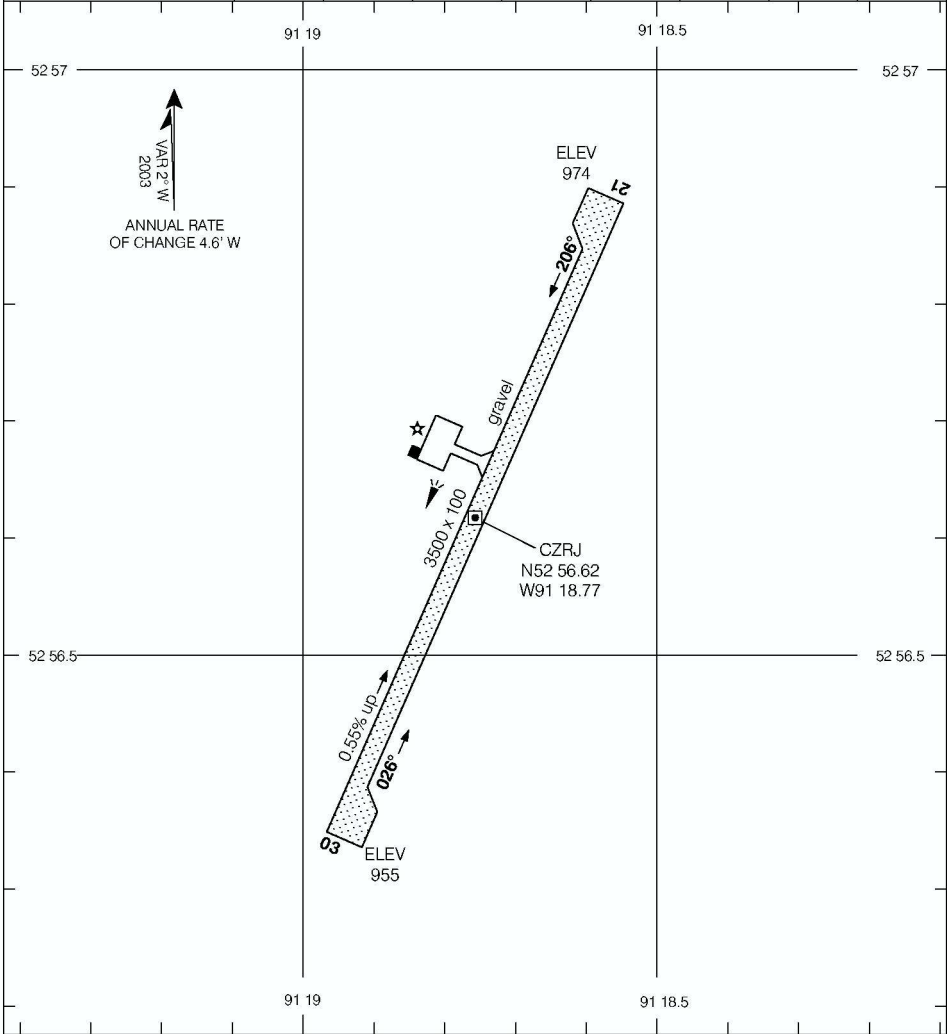

AERODROME CHART

ROUND LAKE (WEAGAMOW LAKE)
ROUND LAKE (WEAGAMOW LAKE) ON

TFC
123.2
(ATF 5 NM)

© 2006 Her Majesty The Queen In Right of Canada, Department of Natural Resources All rights reserved
Source of Canadian Civil Aeronautical Data: © 2006 NAV CANADA All rights reserved

DECLARED DISTANCES	03	21					
TORA	_____	_____					
TODA	_____	_____					
ASDA	_____	_____					
LDA	_____	_____					

TAKE-OFF MINIMA
NOT ASSESSED

AERODROME CHART
EFF 13 APR 06

CHANGE: Editorial

ROUND LAKE (WEAGAMOW LAKE) ON
ROUND LAKE (WEAGAMOW LAKE)