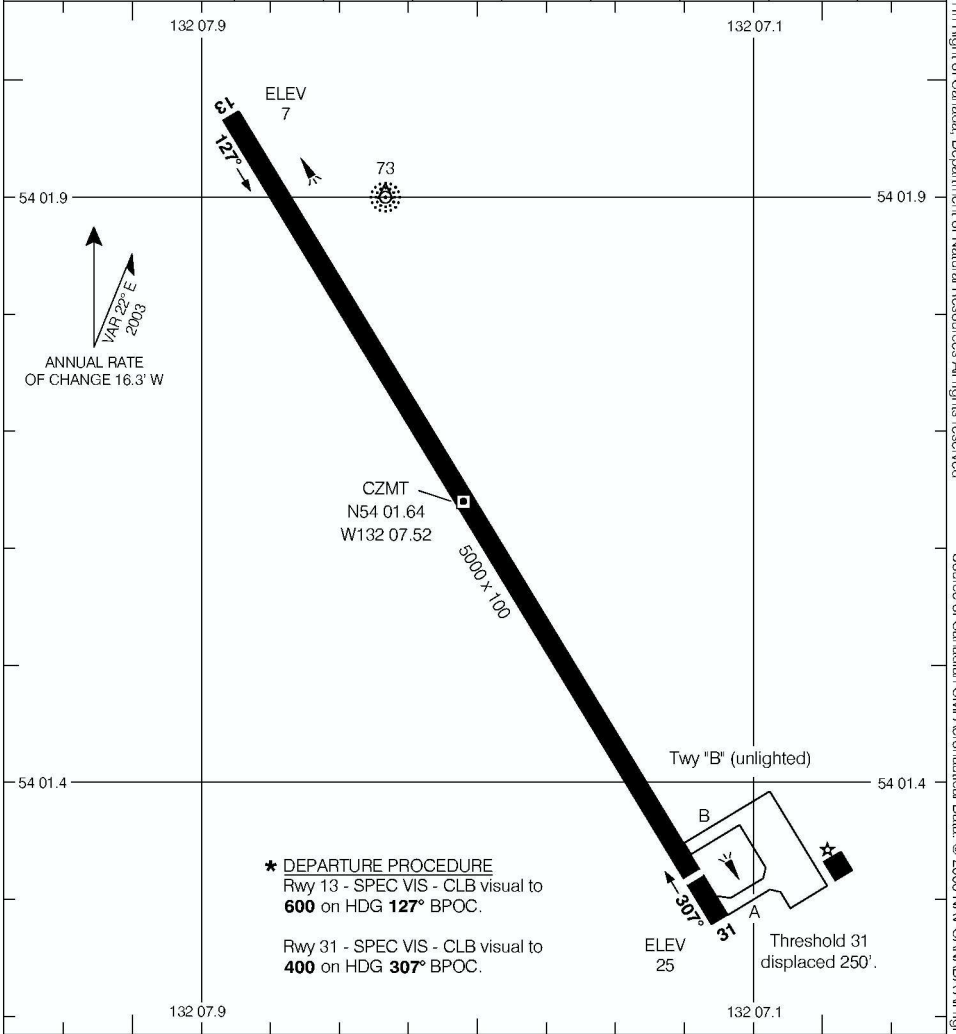

AERODROME CHART

MASSET
MASSET BC

TFC
122.7 (MF 5 NM)

DECLARED DISTANCES

	13	31					
TORA	5000	5000					
TODA	5000	5000					
ASDA	5000	5000					
LDA	5000	4750					

*** DEPARTURE PROCEDURE**
 Rwy 13 - SPEC VIS - CLB visual to **600** on HDG **127°** BPOC.
 Rwy 31 - SPEC VIS - CLB visual to **400** on HDG **307°** BPOC.

TAKE-OFF MINIMA

Rwys 13, 31: *

AERODROME CHART
EFF 13 APR 06

CHANGE: Comm box

MASSET BC
MASSET
NAD83

© 2006 Her Majesty The Queen In Right of Canada, Department of Natural Resources All rights reserved. Source of Canadian Civil Aeronautical Data: © 2006 NAV CANADA All rights reserved.