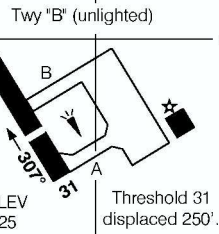

AERODROME CHART

MASSET
MASSET BC

TFC
122.7 (MF 5 NM)

DECLARED DISTANCES

	13	31					
TORA	5000	5000					
TODA	5000	5000					
ASDA	5000	5000					
LDA	5000	4750					

*** DEPARTURE PROCEDURE**
 Rwy 13 - SPEC VIS - CLB visual to **600** on HDG **127°** BPOC.
 Rwy 31 - SPEC VIS - CLB visual to **400** on HDG **307°** BPOC.

TAKE-OFF MINIMA

Rwys 13, 31: *

AERODROME CHART
EFF 13 APR 06

CHANGE: Comm box

MASSET BC
MASSET
NAD83

© 2006 Her Majesty The Queen In Right of Canada, Department of Natural Resources All rights reserved. Source of Canadian Civil Aeronautical Data: © 2006 NAV CANADA All rights reserved.