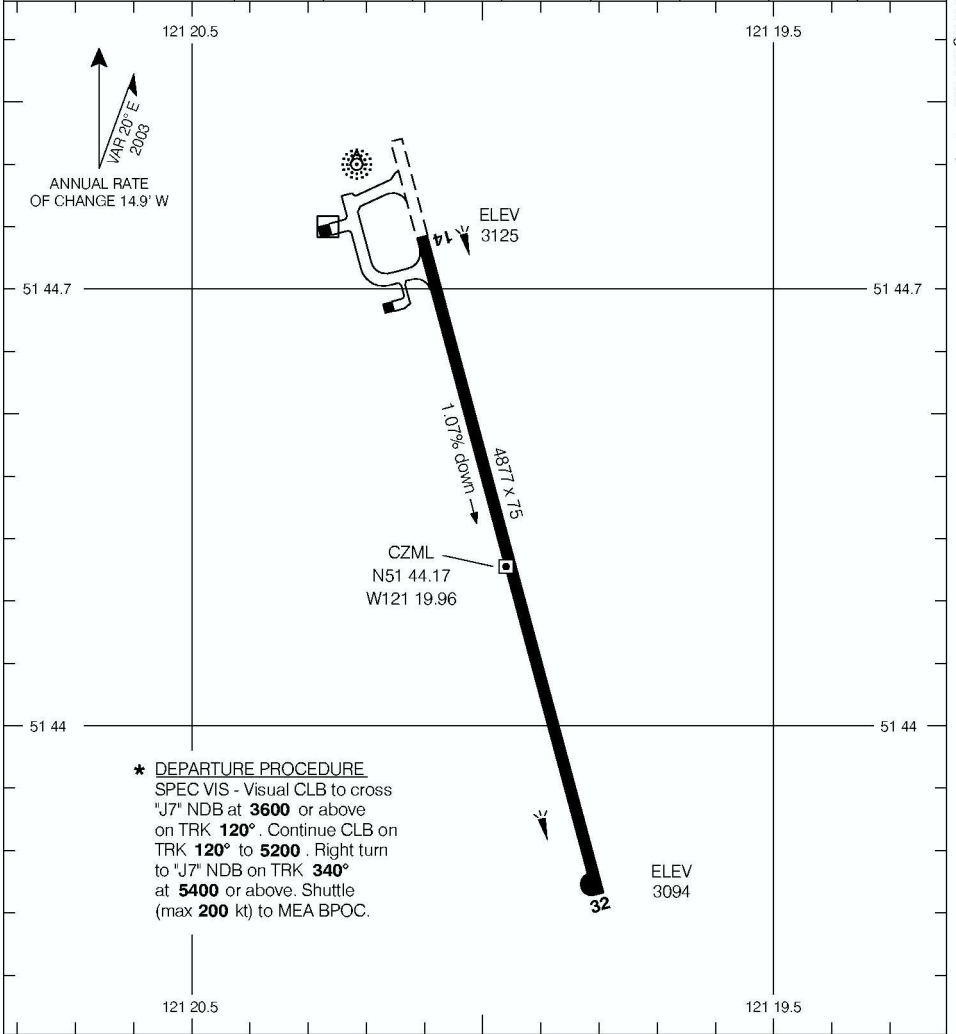

AERODROME CHART

108 MILE AIRPORT
108 MILE RANCH BC

LWIS 122.5	RADIO PACIFIC 126.7	TFC 123.2 (ATF 5 NM)	DEP VANCOUVER CENTRE 134.0 381.4
-----------------------------	--	---	---

DECLARED DISTANCES	14	32					
	TORA	4877	4877				
TODA	5077	5077					
ASDA	5077	5077					
LDA	4877	4877					

*** DEPARTURE PROCEDURE**
SPEC VIS - Visual CLB to cross "J7" NDB at **3600** or above on TRK **120°**. Continue CLB on TRK **120°** to **5200**. Right turn to "J7" NDB on TRK **340°** at **5400** or above. Shuttle (max **200** kt) to MEA BPOC.

TAKE-OFF MINIMA	SCALE IN FEET
Rwys 14; 32: *	1000 0 1000

© 2006 Her Majesty The Queen in Right of Canada, Department of Natural Resources All rights reserved. Sources of Canadian Civil Aeronautical Data © 2006 NAV CANADA All rights reserved.