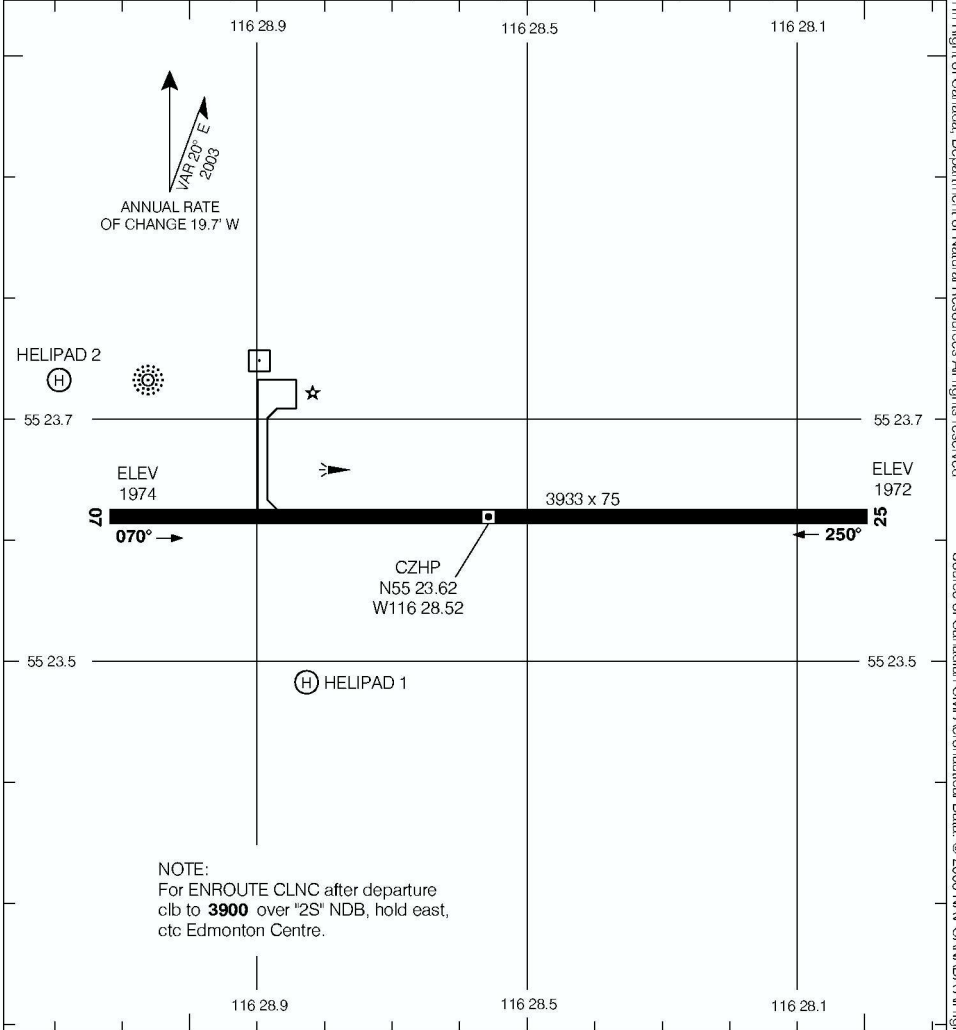

AERODROME CHART

HIGH PRAIRIE
HIGH PRAIRIE AB

TFC
122.8 (ATF 5 NM)

DEP
EDMONTON CENTRE
135.275

DECLARED DISTANCES	07	25					
	TORA	3933	3933				
TODA	4448	4556					
ASDA	3933	3933					
LDA	3933	3933					

NOTE:
For ENROUTE CLNC after departure
clb to **3900** over "2S" NDB, hold east,
ctc Edmonton Centre.

TAKE-OFF MINIMA

Rwys 07, 25: ½

AERODROME CHART
EFF 8 JUN 06

CHANGE: Helipads 1 & 2

HIGH PRAIRIE AB
HIGH PRAIRIE
NAD83

© 2006 Her Majesty The Queen In Right of Canada, Department of Natural Resources All rights reserved. Source of Canadian Civil Aeronautical Data: © 2006 NAV CANADA All rights reserved.