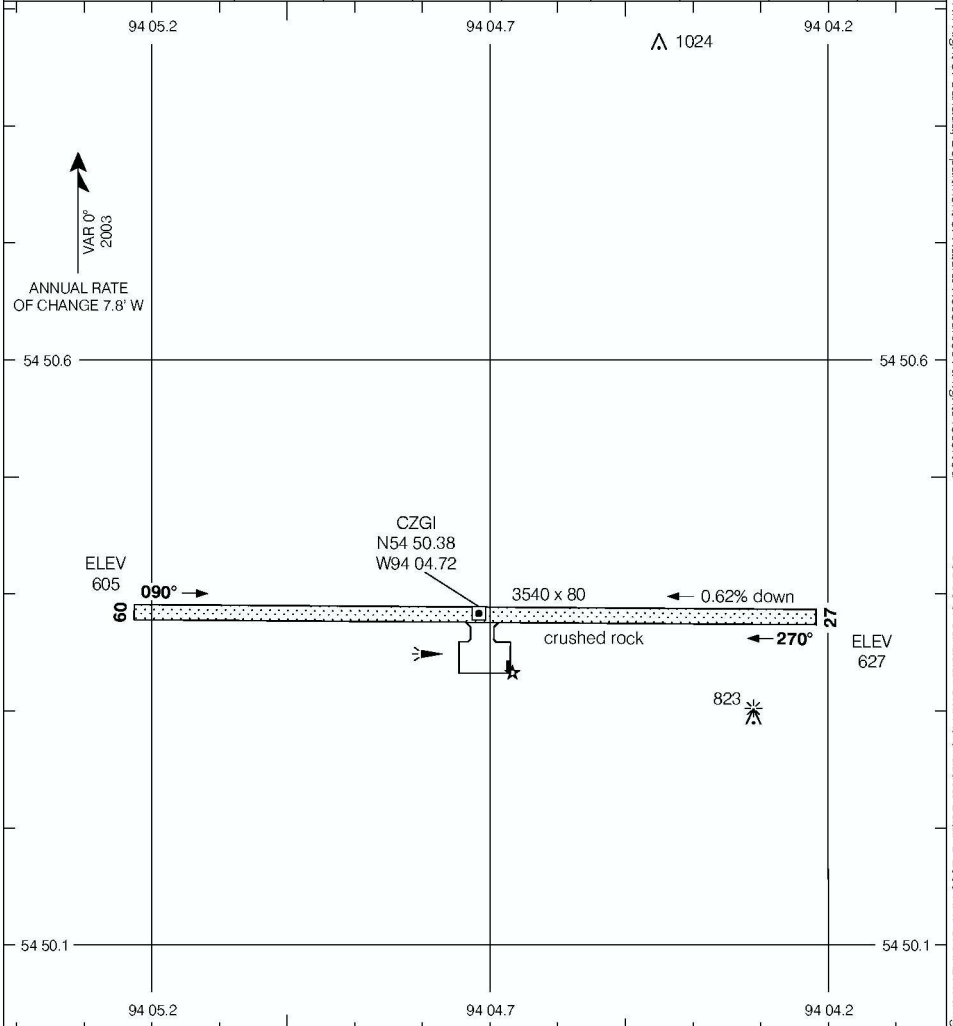

AERODROME CHART

GODS RIVER
GODS RIVER MB

UNICOM
122.8 (ATF 5NM)
O/T TFC 122.8

DECLARED DISTANCES	09	27					
	TORA	3540	3540				
TODA	3540	3540					
ASDA	3540	3540					
LDA	3540	3540					

TAKE-OFF MINIMA	SCALE IN FEET
NOT ASSESSED	

AERODROME CHART CHANGE: Obstruction added **GODS RIVER MB**
EFF 23 NOV 06 **GODS RIVER**
NAD83

© 2006 Her Majesty The Queen In Right of Canada, Department of Natural Resources All rights reserved. Source of Canadian Civil Aeronautical Data: © 2006 NAV CANADA All rights reserved.