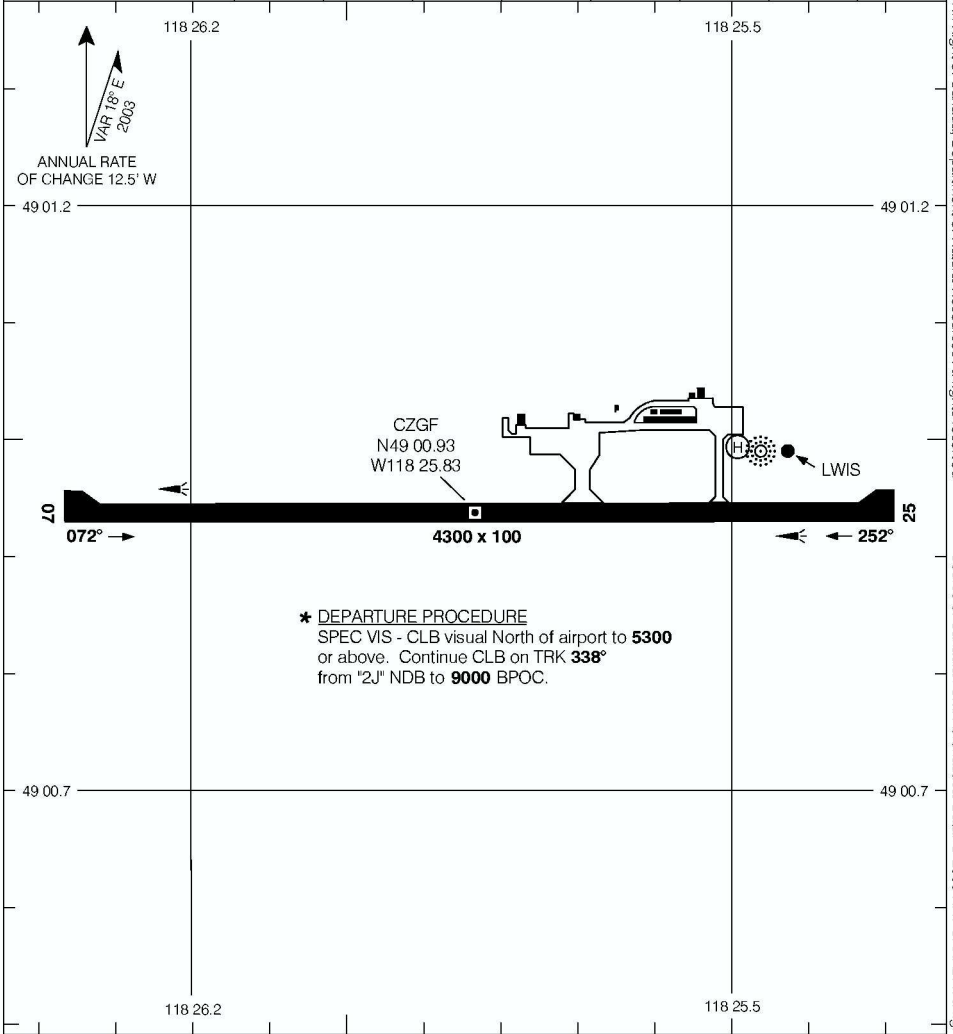

AERODROME CHART

GRAND FORKS
GRAND FORKS BC

AWOS 122.97	TFC 123.2 (ATF 5 NM)	DEP RADIO(RCO) PACIFIC 126.7
-----------------------	--------------------------------	--

DECLARED DISTANCES	07	25					
	TORA	4300	4300				
TODA	4700	4790					
ASDA	4300	4300					
LDA	4300	4300					

TAKE-OFF MINIMA	SCALE IN FEET
Rwys 07; 25: *	

© 2006 Her Majesty The Queen In Right of Canada, Department of Natural Resources All rights reserved
 Source of Canadian Civil Aeronautical Data: © 2006 NAV CANADA All rights reserved