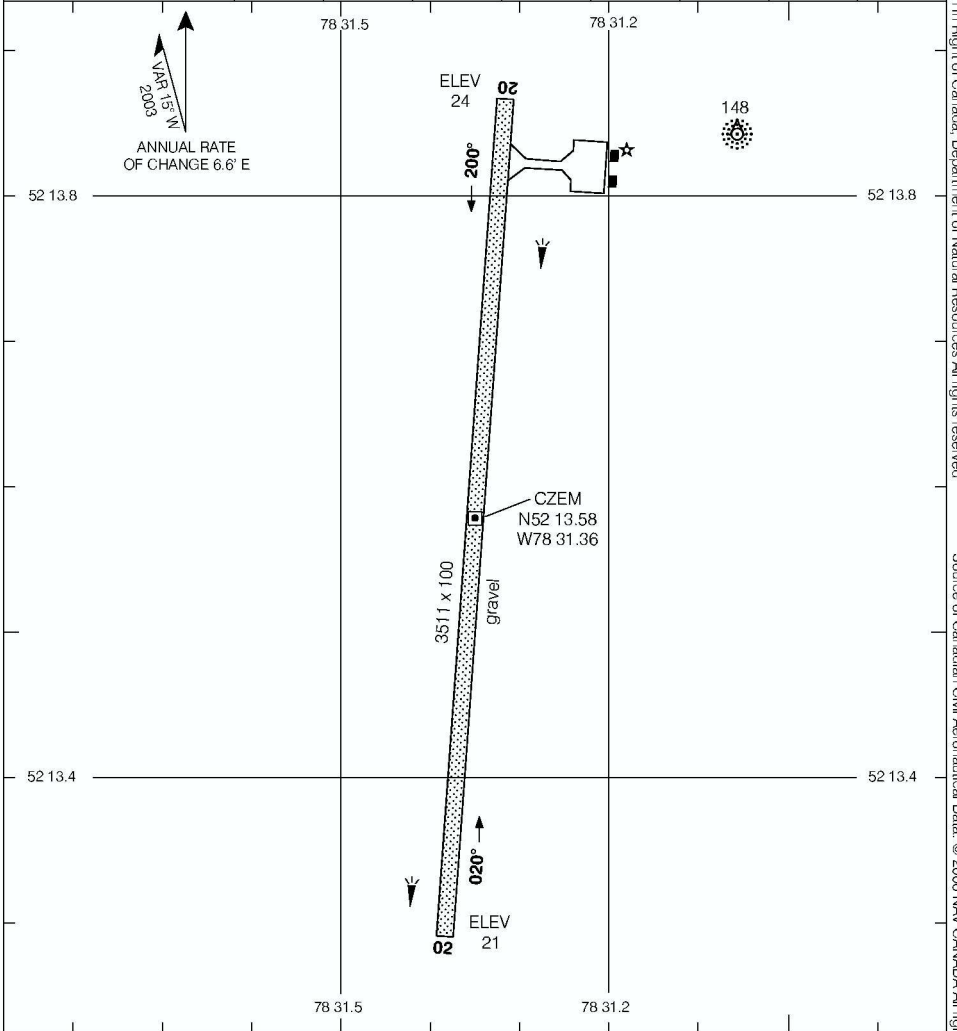

AERODROME CHART

EASTMAIN RIVER
EASTMAIN QC

APRT RADIO
122.1 (MF 5 NM)
O/T TFC 122.1

DECLARED DISTANCES

	02	20					
TORA	3511	3511					
TODA	3511	3511					
ASDA	3511	3511					
LDA	3511	3511					

TAKE-OFF MINIMA

Rwys 02, 20: ½

AERODROME CHART
EFF 13 APR 06

CHANGE: Editorial

EASTMAIN QC
EASTMAIN RIVER
NAD83

© 2006 Her Majesty The Queen in Right of Canada, Department of Natural Resources All rights reserved. Source of Canadian Civil Aeronautical Data: © 2006 NAV CANADA All rights reserved.