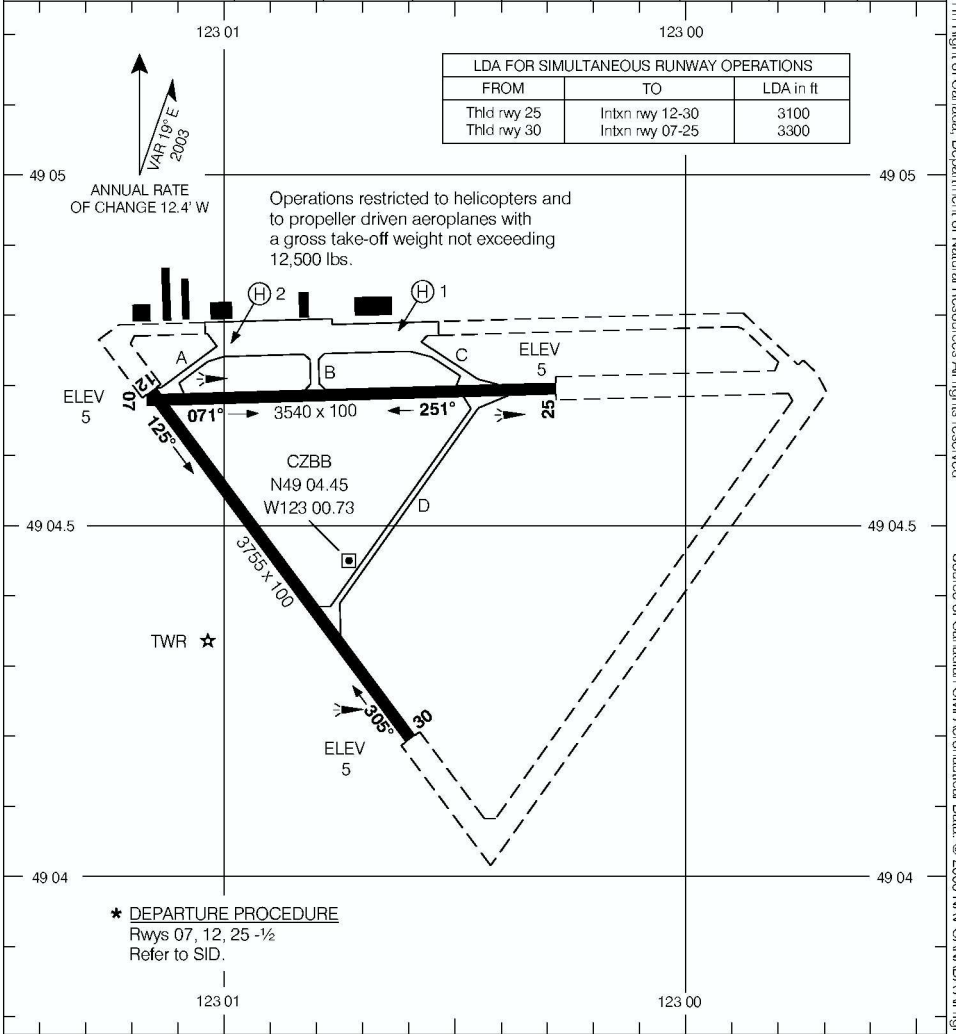

AERODROME CHART

BOUNDARY BAY
BOUNDARY BAY BC

● ATIS 125.5	● GND 124.3	● TWR 127.6 (OUTER) 118.1 (INNER) O/T TFC 118.1 (MF 3 NM)	DEP VANCOUVER DEP 132.3(S) 363.8

DECLARED DISTANCES	07	25	12	30				
	TORA	3540	3540	3755	3755			
TODA	4540	4540	4755	4755				
ASDA	3540	3540	3755	3755				
LDA	3540	3540	3755	3755				

TAKE-OFF MINIMA	SCALE IN FEET
Rwys 07, 12, 25: *	1000 0 1000 2000

AERODROME CHART CHANGE: Editorial

BOUNDARY BAY BC
BOUNDARY BAY
NAD83