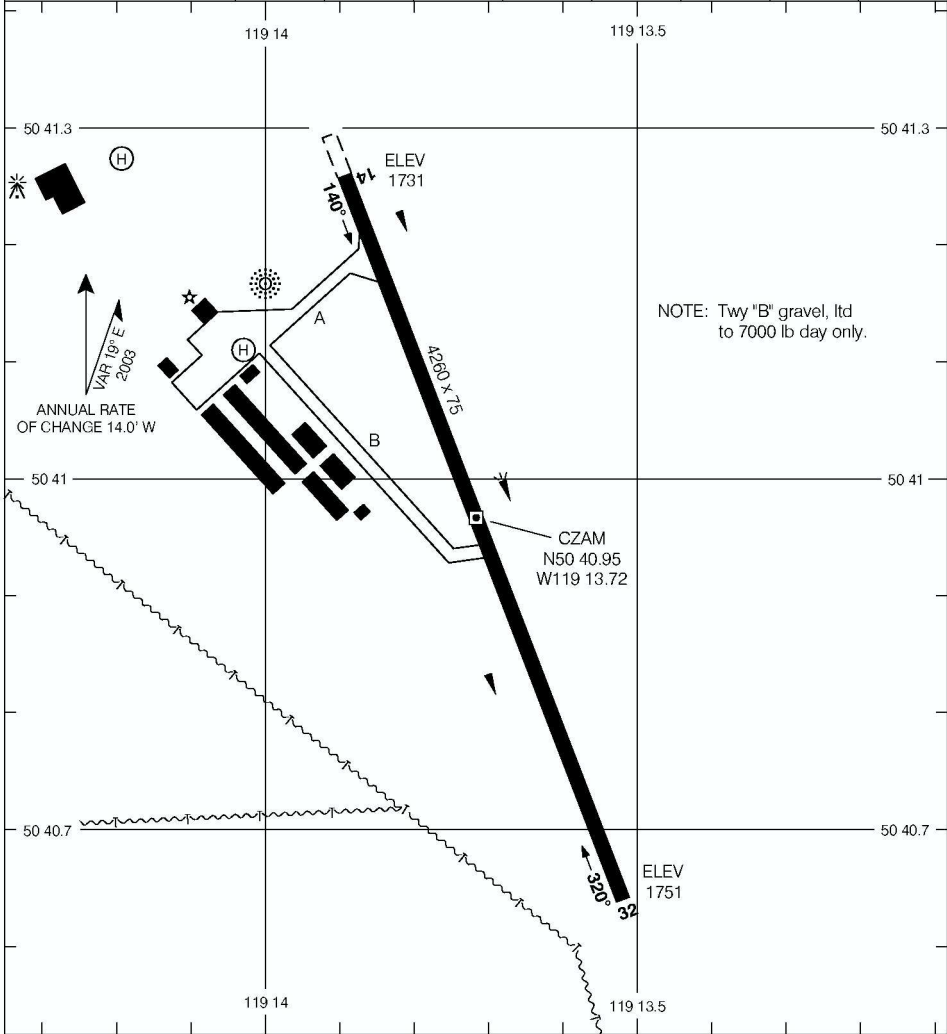

AERODROME CHART

SALMON ARM
SALMON ARM BC

Q UNICOM
122.9 (ATF 5 NM)
O/T TFC 122.9

DEP
VANCOUVER CENTRE
133.5 294.0

DECLARED DISTANCES

	14	32						
TORA	4260	4260						
TODA	4260	4260						
ASDA	4260	4260						
LDA	4260	4260						

TAKE-OFF MINIMA
Not assessed

AERODROME CHART
EFF 3 AUG 06

CHANGE: Editorial

SALMON ARM BC
SALMON ARM
NAD83

© 2006 Her Majesty The Queen in Right of Canada, Department of Natural Resources All rights reserved
Source of Canadian Civil Aeronautical Data © 2006 NAV CANADA All rights reserved