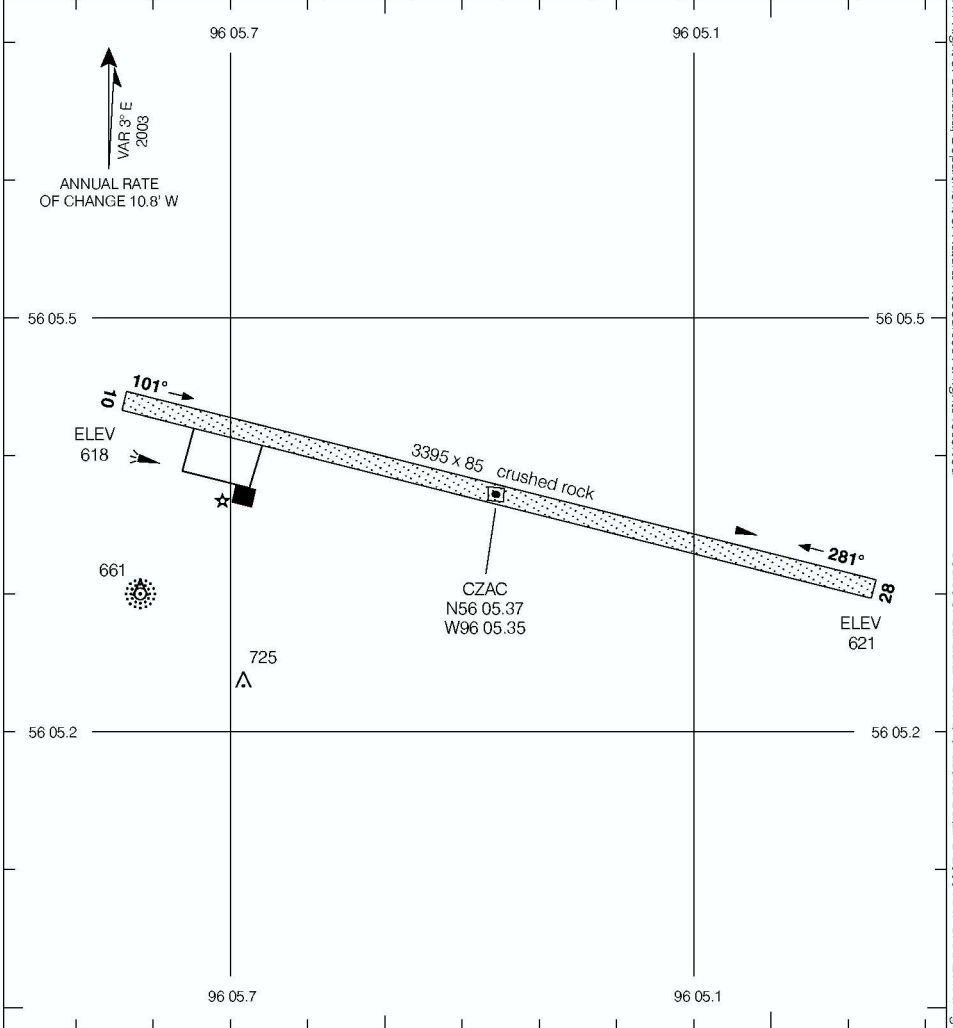

AERODROME CHART

YORK LANDING
YORK LANDING MB

UNICOM
122.8 (ATF 5 NM)
O/T TFC 122.8

© 2006 Her Majesty The Queen In Right of Canada, Department of Natural Resources All rights reserved. Source of Canadian Civil Aeronautical Data: © 2006 NAV CANADA All rights reserved.

DECLARED DISTANCES	10	28					
TORA	3395	3395					
TODA	3395	3395					
ASDA	3395	3395					
LDA	3395	3395					

TAKE-OFF MINIMA	SCALE IN FEET
Rwys 10, 28: NOT ASSESSED	1000 0 1000

AERODROME CHART
EFF 13 APR 06

CHANGE: Declared distances

YORK LANDING MB
YORK LANDING
NAD83