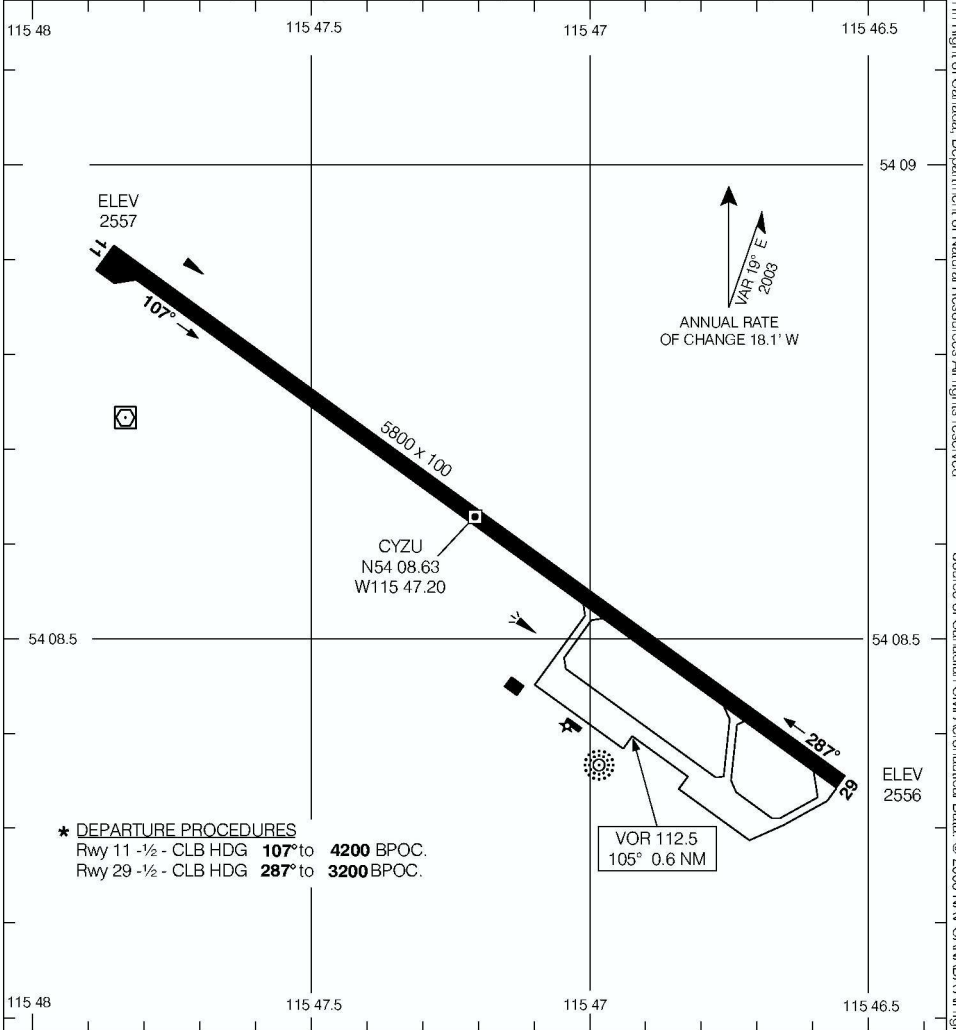

AERODROME CHART

WHITECOURT
WHITECOURT AB

RADIO
122.3 (MF 5 NM)
O/T TFC 122.3

DEP
EDMONTON CENTRE
132.05 341.7

DECLARED DISTANCES	11	29						
	TORA	5800	5800					
TODA	5800	5800						
ASDA	5800	5800						
LDA	5800	5800						

TAKE-OFF MINIMA	
Rwys 11, 29: *	

AERODROME CHART

EFF 3 AUG 06

CHANGE: Editorial

WHITECOURT AB
WHITECOURT
NAD83

© 2006 Her Majesty The Queen In Right of Canada, Department of Natural Resources All rights reserved. Source of Canadian Civil Aeronautical Data: © 2006 NAV CANADA All rights reserved.