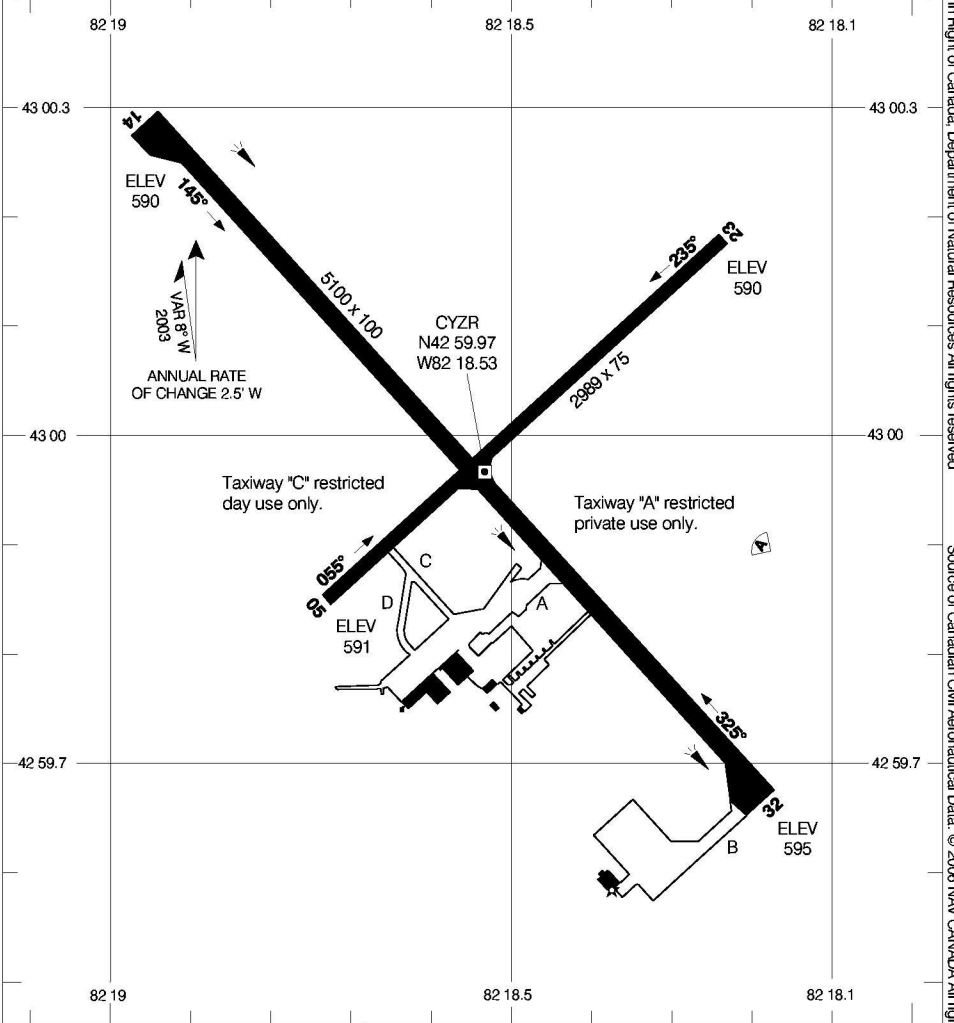

AERODROME CHART

SARNIA (CHRIS HADFIELD)

SARNIA ON

TFC 123.0 (ATF 5 NM)	RADIO (RCO) LONDON 126.7	DEP TORONTO CENTRE 134.375 254.9
-----------------------------------	---------------------------------------	---

DECLARED DISTANCES	05	23	14	32				
	TORA	2989	2989	5100	5100			
TODA	3489	3289	6100	5800				
ASDA	2989	2989	5100	5100				
LDA	2989	2989	5100	5100				

TAKE-OFF MINIMA	SCALE IN FEET
All Rwys: 1/2	

AERODROME CHART