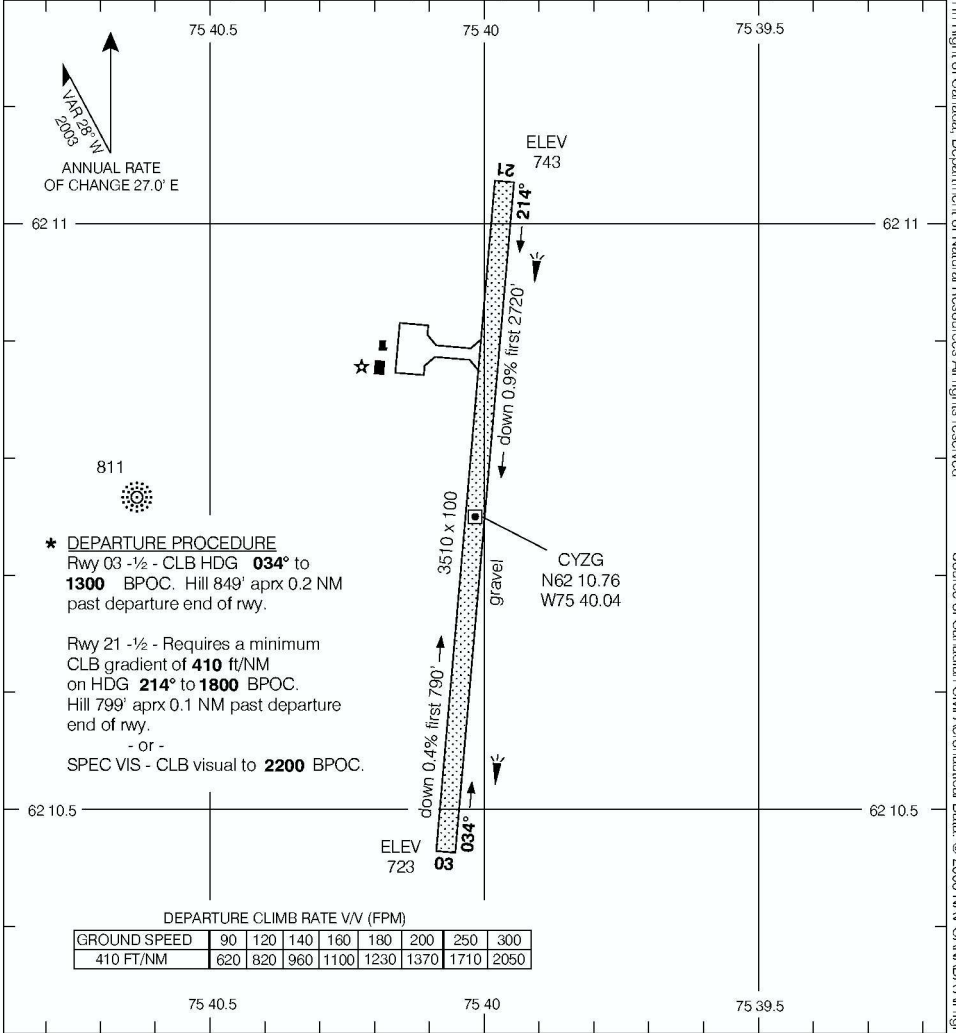

AERODROME CHART

SALLUIT
SALLUIT QC

APRT RADIO
122.1 (MF 5 NM)
O/T TFC 122.1

RADIO (DRCO)
QUEBEC
126.7

DECLARED DISTANCES

	03	21					
TORA	3510	3510					
TODA	4510	3510					
ASDA	3510	3510					
LDA	3510	3510					

TAKE-OFF MINIMA

Rwys 03, 21: *

SCALE IN FEET

AERODROME CHART

CHANGE: Revised

SALLUIT QC

SALLUIT

NAD83