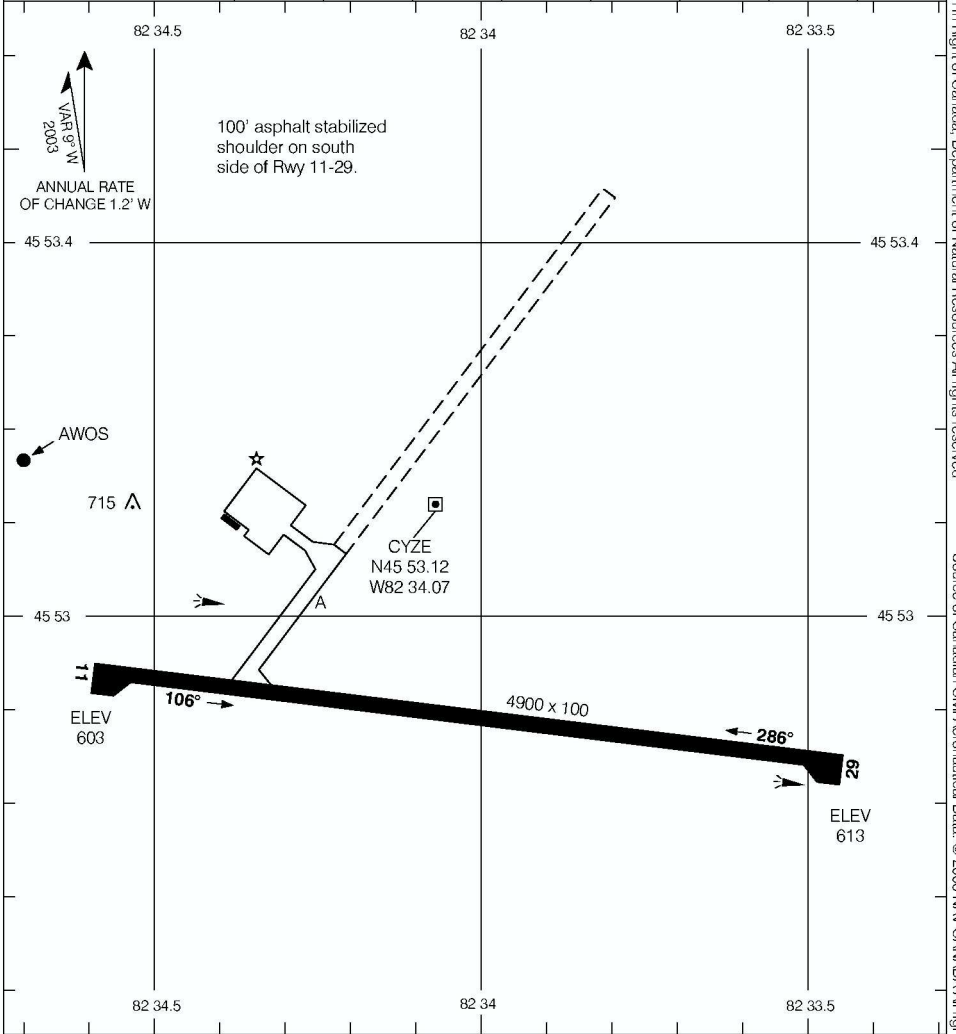

AERODROME CHART

GORE BAY-MANITOULIN
GORE BAY ON

LONDON RADIO (RCO) 126.7	UNICOM 122.8 (ATF 5 NM) O/T TFC 122.8	DEP RADIO
------------------------------------	--	------------------

DECLARED DISTANCES	11	29					
	TORA	4900	4900				
TODA	5900	5900					
ASDA	4900	4900					
LDA	4900	4900					

TAKE-OFF MINIMA	SCALE IN FEET
Not Assessed	

AERODROME CHART CHANGE: Editorial GORE BAY ON
EFF 13 APR 06 GORE BAY-MANITOULIN NAD83

© 2006 Her Majesty The Queen In Right of Canada, Department of Natural Resources All rights reserved. Source of Canadian Civil Aeronautical Data: © 2006 NAV CANADA All rights reserved.