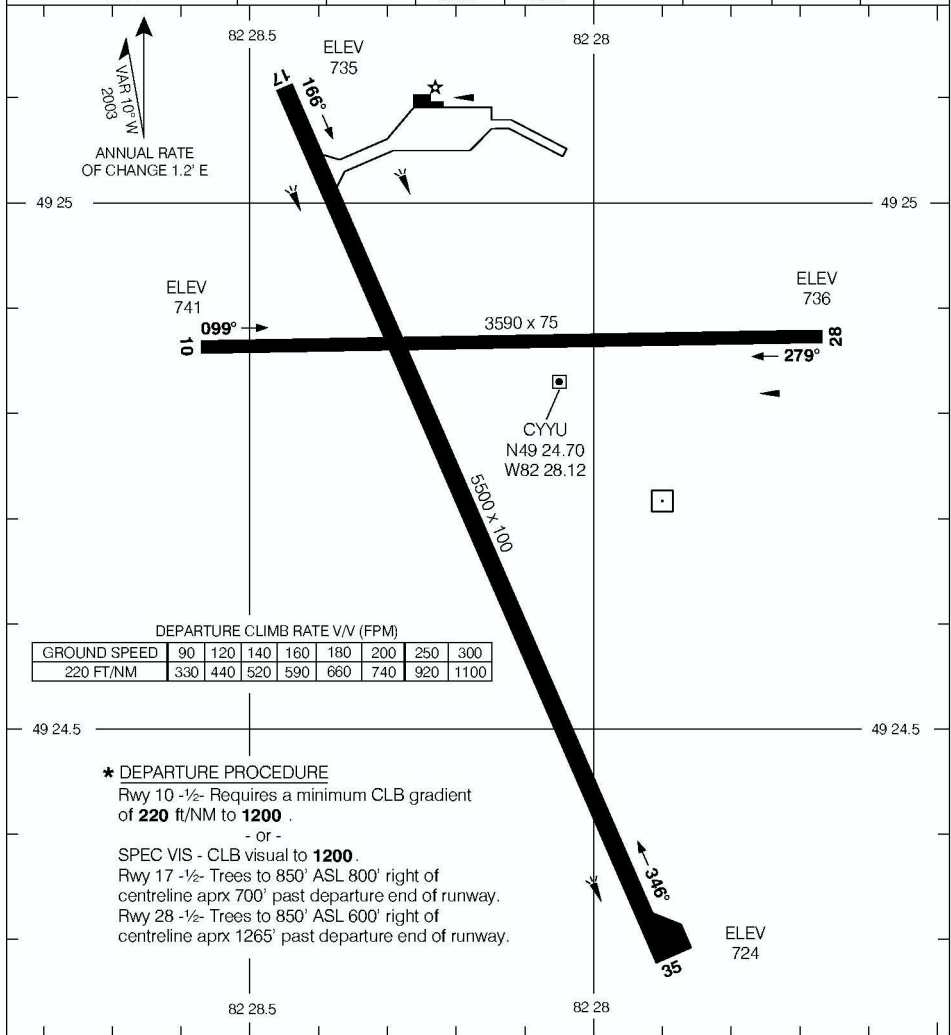

AERODROME CHART

KAPUSKASING
KAPUSKASING ON

TFC 122.2 (MF 5 NM)	DEP LONDON RADIO (RCO) 123.275
--------------------------------------	---

DECLARED DISTANCES	10	28	17	35			
TORA	_____	_____	5500	5500			
TODA	_____	_____	5960	6500			
ASDA	_____	_____	5500	5500			
LDA	_____	_____	5500	5500			

TAKE-OFF MINIMA	SCALE IN FEET
Rwys 10, 17, 28 : *	1000 0 1000
Rwy 35 : 1/2	

AERODROME CHART

KAPUSKASING ON
KAPUSKASING
NAD83

EFF 18 JAN 07 CHANGE: Rwy 10; Coordinates

© 2007 Her Majesty The Queen In Right of Canada, Department of Natural Resources All rights reserved. Source of Canadian Civil Aeronautical Data: © 2007 NAV CANADA All rights reserved.