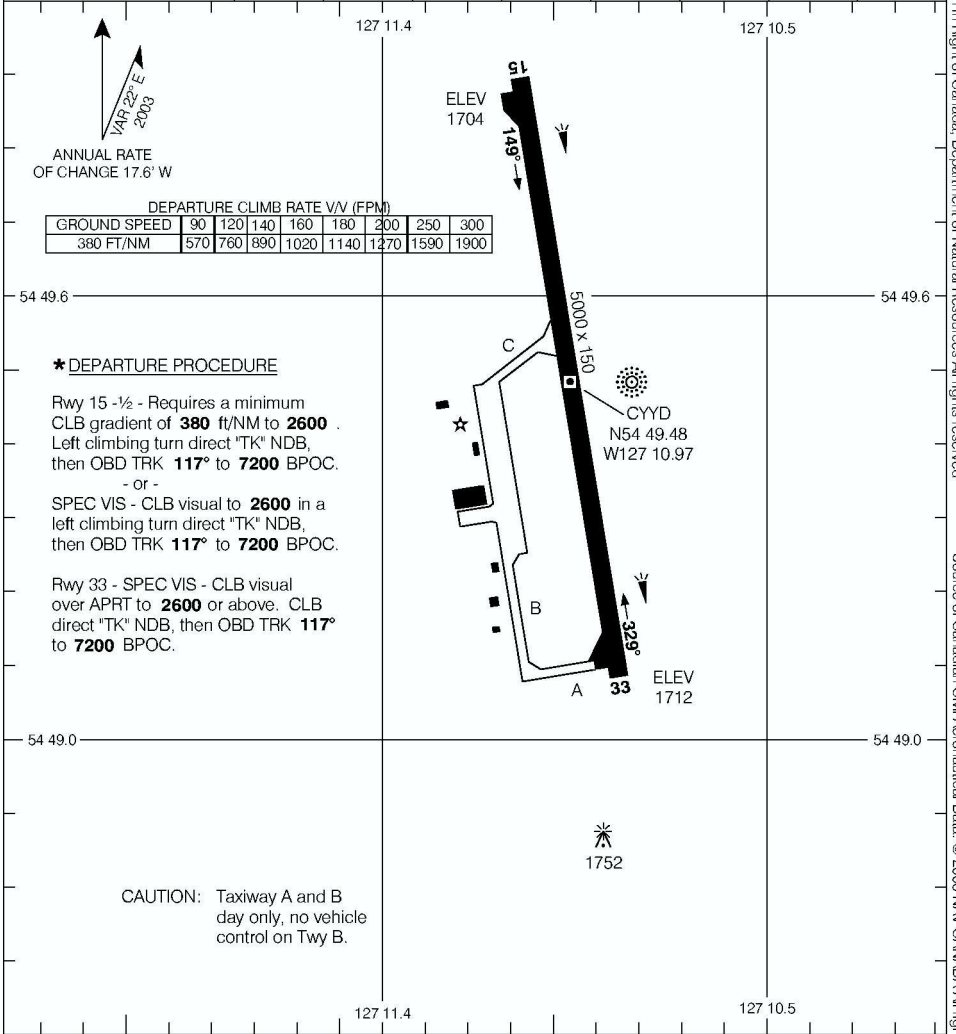

AERODROME CHART

SMITHERS
SMITHERS BC

VOT 111.8	RADIO 122.3 (MF 5 NM) 262.7	DEP VANCOUVER CENTRE 128.8
----------------------------	--	---

DECLARED DISTANCES	15	33					
TORA	5000	5000					
TODA	6000	6000					
ASDA	5000	5000					
LDA	5000	5000					

TAKE-OFF MINIMA	
Rwys 15, 33: *	

© 2006 Her Majesty The Queen In Right of Canada, Department of Natural Resources All rights reserved. Source of Canadian Civil Aeronautical Data © 2006 NAV CANADA All rights reserved.