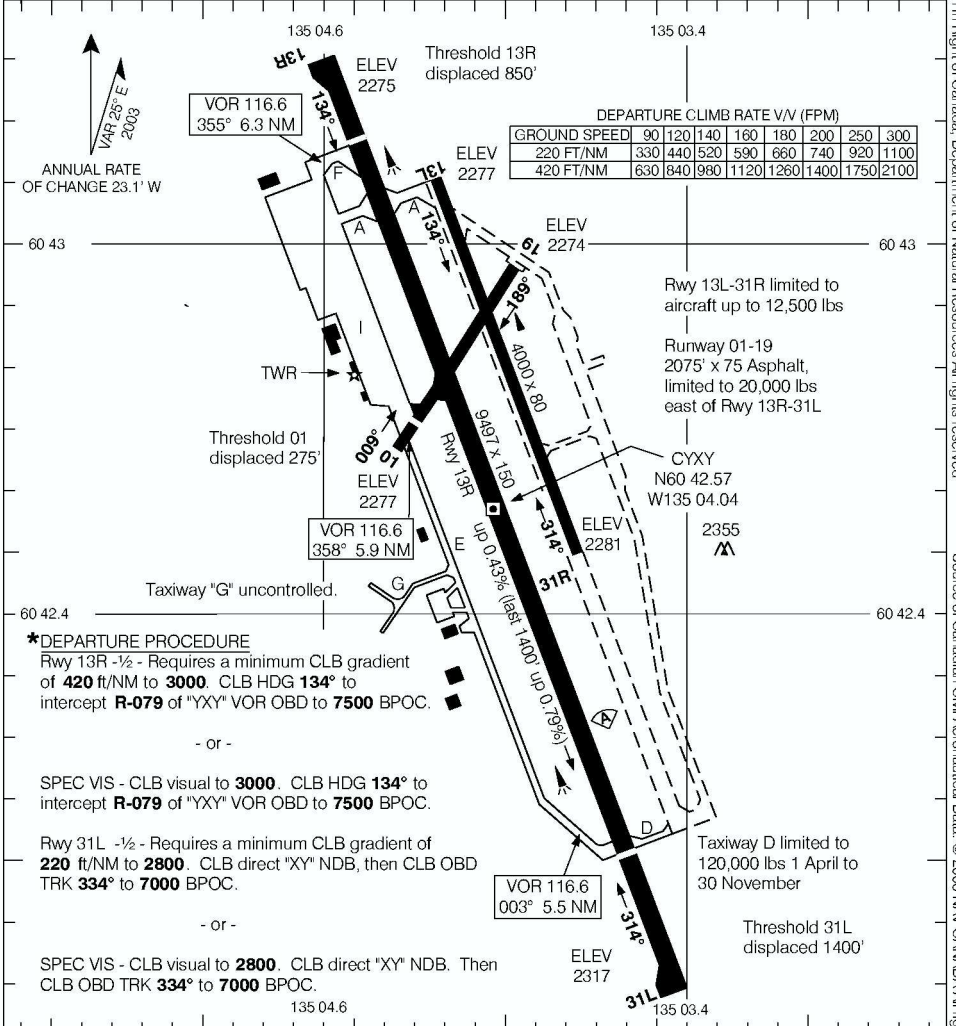

AERODROME CHART

WHITEHORSE INTL
WHITEHORSE YT

| | | |
|-----------------------|--|-----------------------|
| Q GND 121.9 | Q TWR 118.3 236.6 O/T RADIO 118.3 (MF 5 NM) | RADIO 126.7 |
|-----------------------|--|-----------------------|

| DECLARED DISTANCES | 13R | 31L | 13L | 31R |
|--------------------|-------|-------|------|------|
| TORA | 9497 | 9497 | 4000 | 4000 |
| TODA | 10497 | 10497 | 5000 | 4500 |
| ASDA | 9497 | 9497 | 4000 | 4000 |
| LDA | 8647 | 8097 | 4000 | 4000 |

| | |
|------------------|---------------|
| TAKE-OFF MINIMA | SCALE IN FEET |
| Rwys 13R; 31L: * | |

© 2006 Her Majesty The Queen In Right of Canada, Department of Natural Resources All rights reserved. Source of Canadian Civil Aeronautical Data © 2006 NAV CANADA All rights reserved.