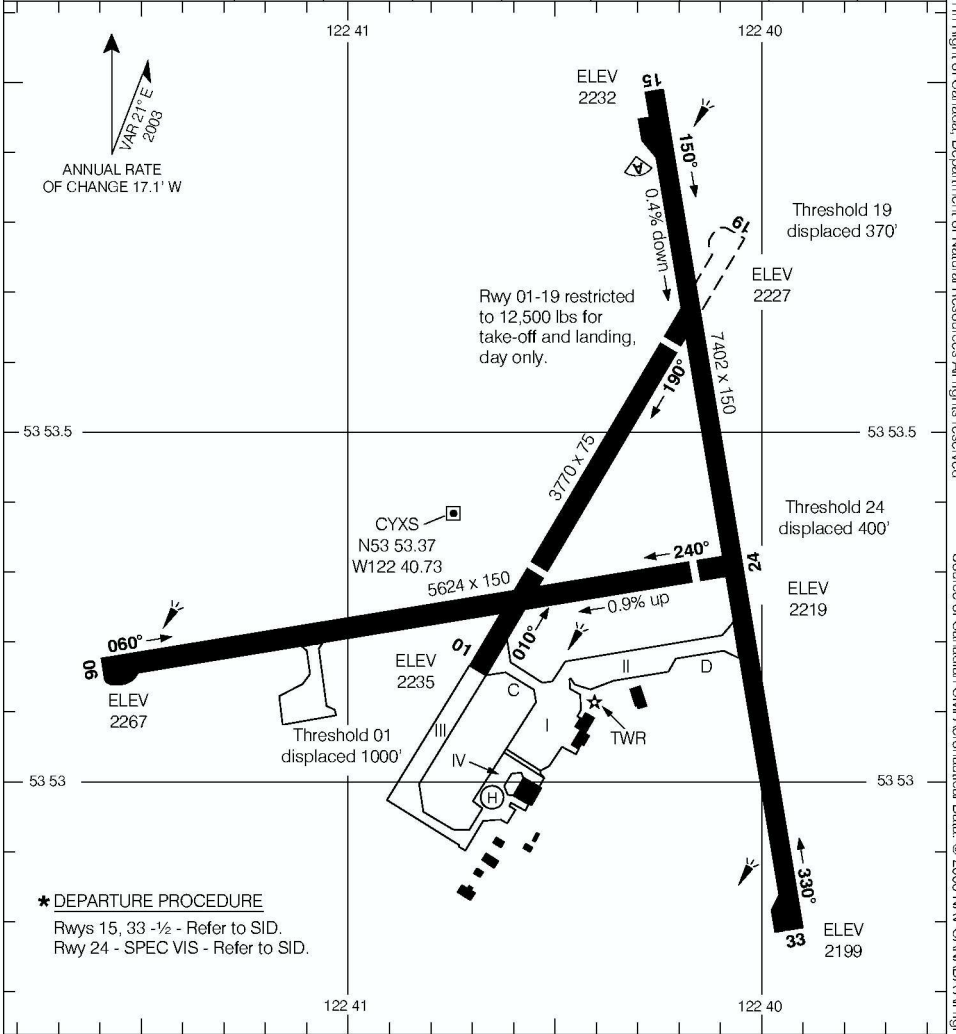

# AERODROME CHART

PRINCE GEORGE  
PRINCE GEORGE BC

<b>VOT</b> 115.7	<b>GND</b> 121.9	<b>TWR</b> 118.3 O/T WILLIAMS LAKE RADIO 118.3 (MF 5 NM)	<b>DEP</b> VANCOUVER CENTRE 133.8 231.95
---------------------	---------------------	--	--

DECLARED DISTANCES	06	24	15	33	01	19		
	TORA	5624	5624	7402	7402	3770	3770	
TODA	6424	6608	8386	8202	4405	3770		
ASDA	5624	5624	7402	7402	3770	3770		
LDA	5624	5224	7402	7402	2770	3400		

<b>TAKE-OFF MINIMA</b>	<b>SCALE IN FEET</b> 1000 0 1000
Rwys 15, 24, 33: *	

**AERODROME CHART**      CHANGE: TWR comm box      PRINCE GEORGE BC  
EFF 28 SEP 06      NAD83

© 2006 Her Majesty The Queen In Right of Canada, Department of Natural Resources All rights reserved. Source of Canadian Civil Aeronautical Data © 2006 NAV CANADA All rights reserved.