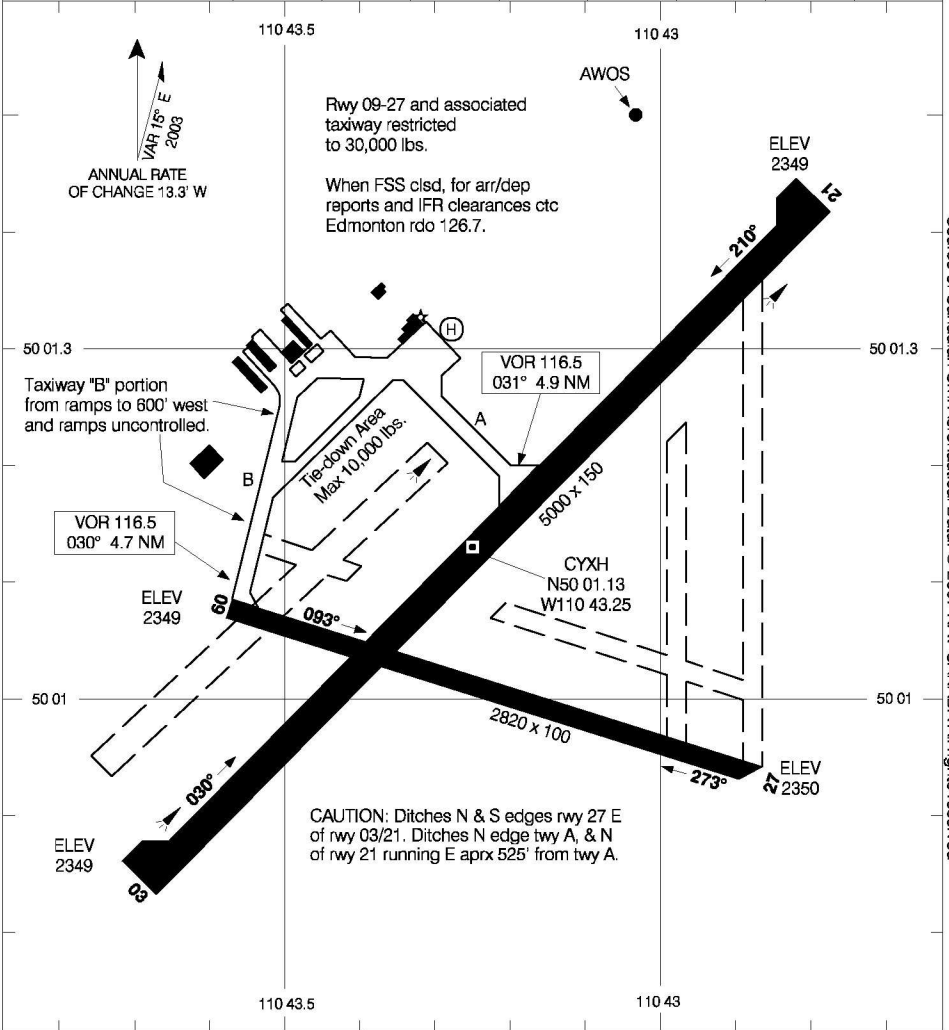

AERODROME CHART

MEDICINE HAT
MEDICINE HAT AB

AWOS
124.875

RADIO
122.2 (MF 5 NM)
O/T TFC 122.2

DECLARED DISTANCES

| | 03 | 21 | 09 | 27 | | | | |
|------|------|------|------|------|--|--|--|--|
| TORA | 5000 | 5000 | 2820 | 2820 | | | | |
| TODA | 5984 | 5984 | 3806 | 3806 | | | | |
| ASDA | 5000 | 5000 | 2820 | 2820 | | | | |
| LDA | 5000 | 5000 | 2820 | 2820 | | | | |

Source of Canadian Civil Aeronautical Data: © 2007 NAV CANADA All rights reserved

TAKE-OFF MINIMA

All Rwys: ½

SCALE IN FEET

AERODROME CHART

EFF 5 JUL 07

CHANGE: Caution note added

MEDICINE HAT AB
MEDICINE HAT
NAD83