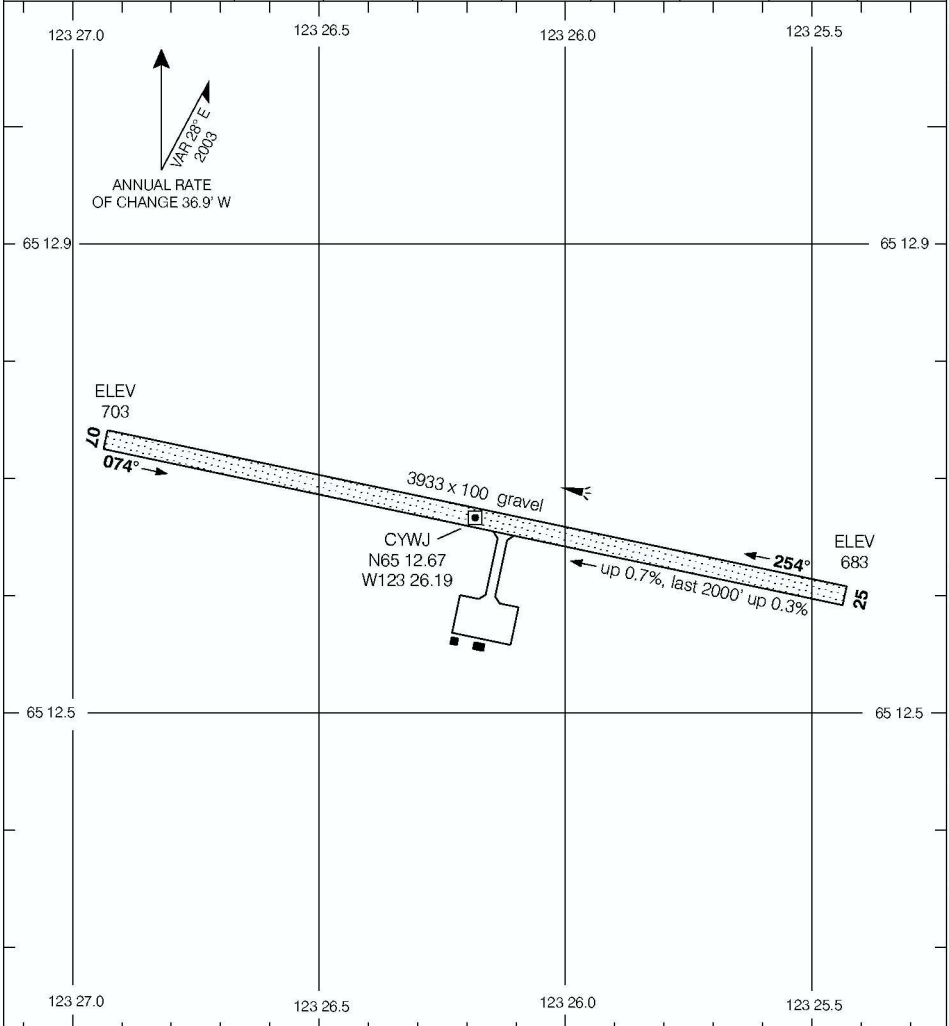

# AERODROME CHART

DÉLINE  
DÉLINE NT

APRT  
122.1 (MF 5 NM)  
O/T TFC 122.1

© 2006 Her Majesty The Queen In Right of Canada, Department of Natural Resources. All rights reserved.

Source of Canadian Civil Aeronautical Data: © 2006 NAV CANADA. All rights reserved.

DECLARED DISTANCES	APRT						
	07	25					
TORA	3933	3933					
TODA	4918	4918					
ASDA	3933	3933					
LDA	3933	3933					

TAKE-OFF MINIMA	SCALE IN FEET
Rwys 07; 25 : 1/2	1000 0 1000

AERODROME CHART  
EFF 23 NOV 06

CHANGE: Declared distances TODA

DÉLINE NT  
DÉLINE  
NAD83