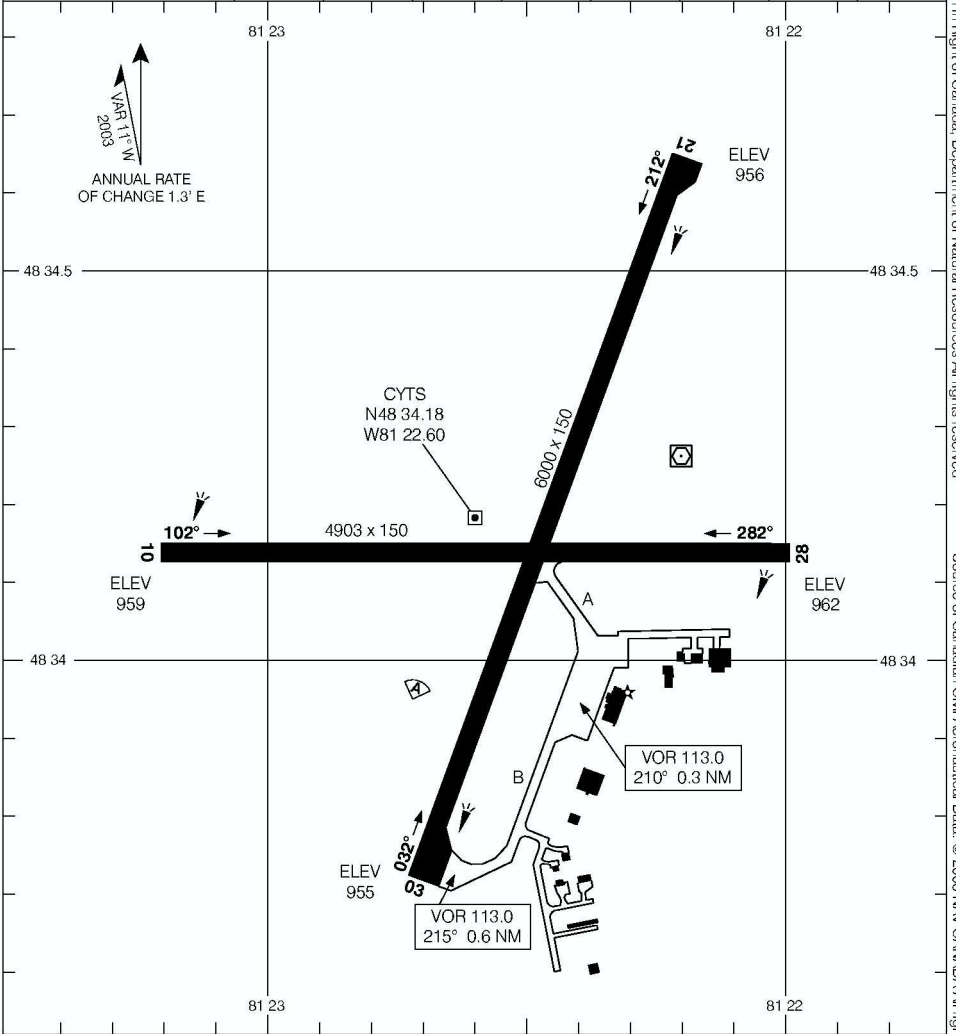

AERODROME CHART

TIMMINS
TIMMINS ON

ATIS 124.95	RADIO 122.3 (MF 5 NM)	DEP TORONTO CENTRE 128.3 226.3
-----------------------	---------------------------------	--

DECLARED DISTANCES	03	21	10	28				
	TORA	6000	6000	4903	4903			
TODA	7000	6600	5903	5903				
ASDA	6000	6000	4903	4903				
LDA	6000	6000	4903	4903				

TAKE-OFF MINIMA	SCALE IN FEET
All Rwy's: ½	1000 0 1000 2000

AERODROME CHART
EFF 13 APR 06

CHANGE: Editorial

TIMMINS ON
TIMMINS
NAD83

© 2006 Her Majesty The Queen In Right of Canada, Department of Natural Resources All rights reserved. Source of Canadian Civil Aeronautical Data: © 2006 NAV CANADA All rights reserved.