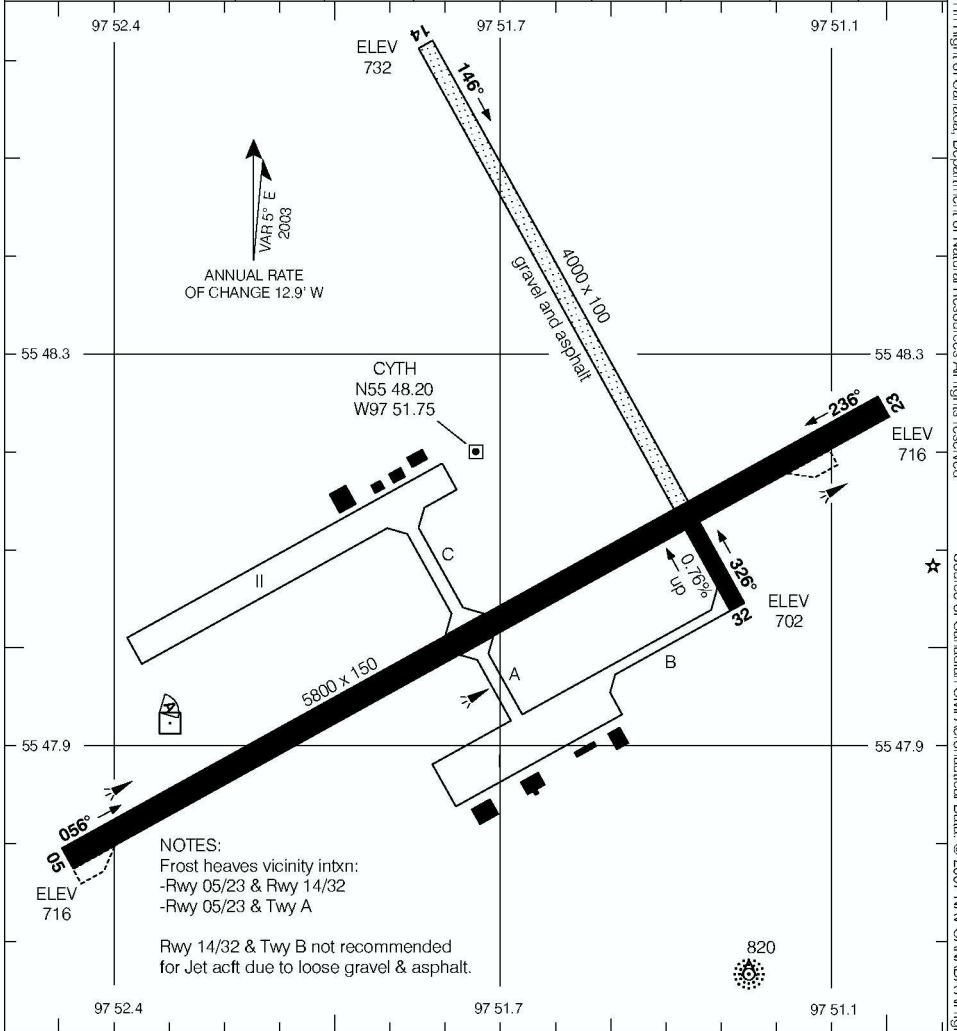

AERODROME CHART

THOMPSON
THOMPSON MB

● ATIS
127.65

RADIO
122.5 341.3
(MF 5 NM)

DECLARED DISTANCES

	05	23	14	32				
TORA	5800	5800	4000	4000				
TODA	6800	6800	4200	4200				
ASDA	5800	5800	4000	4000				
LDA	5800	5800	4000	4000				

NOTES:
Frost heaves vicinity intrn:
-Rwy 05/23 & Rwy 14/32
-Rwy 05/23 & Twy A

Rwy 14/32 & Twy B not recommended
for Jet acft due to loose gravel & asphalt.

TAKE-OFF MINIMA

NOT ASSESSED

AERODROME CHART
EFF 18 JAN 07