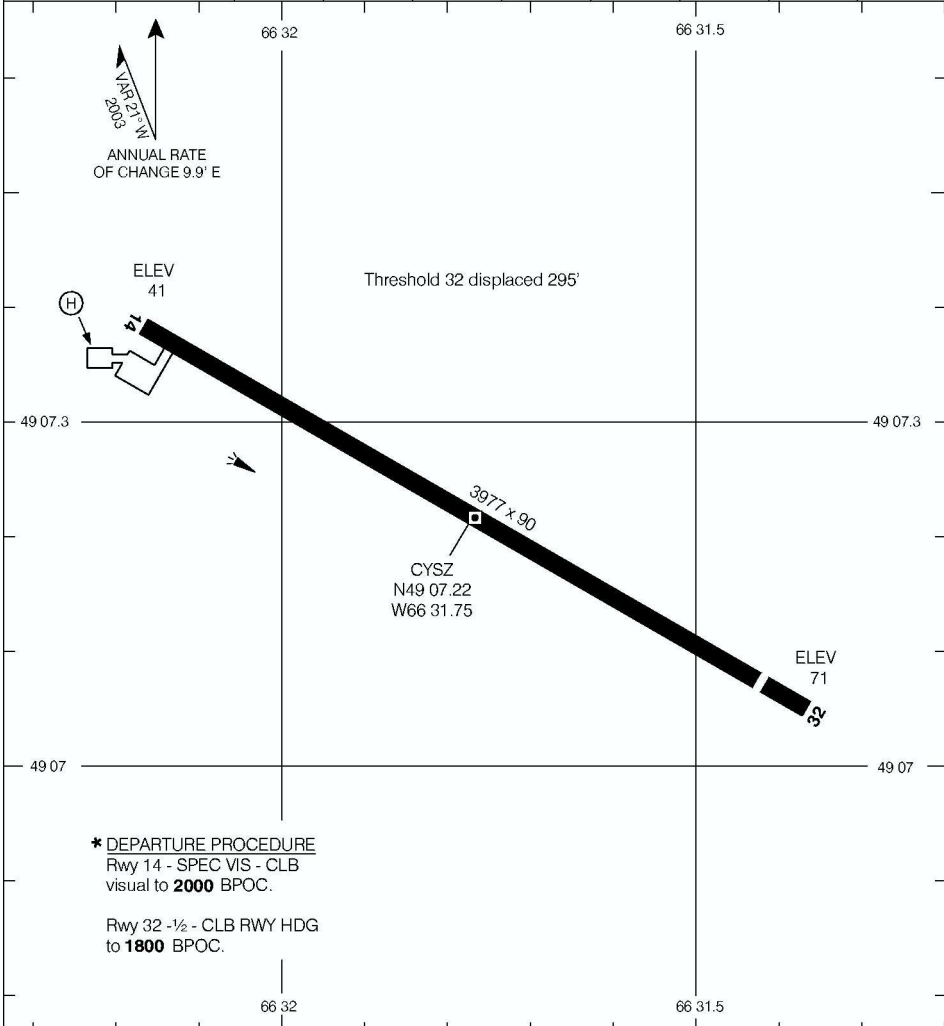

AERODROME CHART

STE-ANNE-DES-MONTS
STE-ANNE-DES-MONTS QC

TFC
122.8
(ATF 5 NM)

© 2006 Her Majesty The Queen In Right of Canada, Department of Natural Resources All rights reserved

Source of Canadian Civil Aeronautical Data: © 2006 NAV CANADA All rights reserved

DECLARED DISTANCES	TFC 122.8 (ATF 5 NM)						
	14	32					
TORA	3977	3977					
TODA	3977	3977					
ASDA	3977	3977					
LDA	3977	3682					

*** DEPARTURE PROCEDURE**
Rwy 14 - SPEC VIS - CLB
visual to **2000** BPOC.