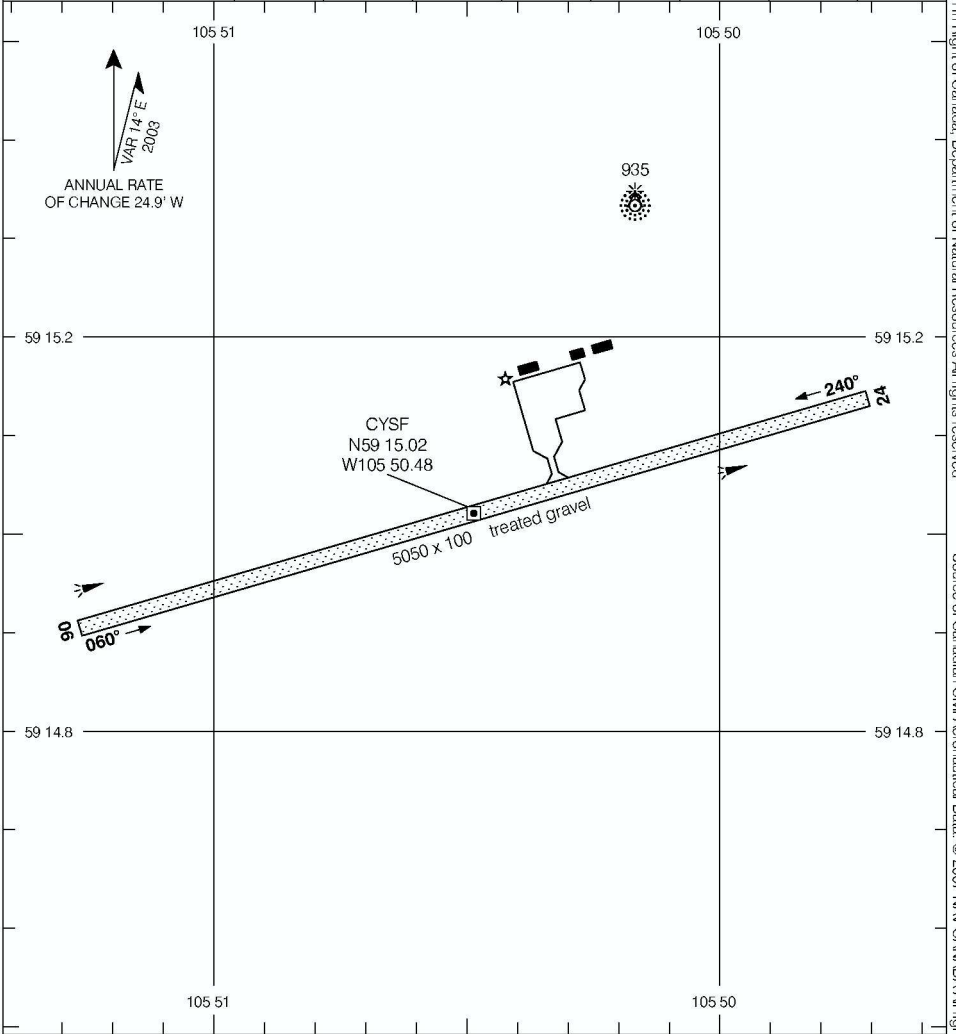

AERODROME CHART

STONY RAPIDS SK
STONY RAPIDS SK

Q RADIO (RCO) REGINA 122.2 (MF 5 NM) O/T TFC 122.2	RADIO (RCO) EDMONTON 126.7 (FISE)	DEP EDMONTON CENTRE 124.475
---	--	--

DECLARED DISTANCES	06	24					
	TORA	5050	5050				
TODA	6050	5550					
ASDA	5050	5050					
LDA	5050	5050					

© 2007 Her Majesty The Queen In Right of Canada, Department of Natural Resources All rights reserved
 Source of Canadian Civil Aeronautical Data © 2007 NAV CANADA All rights reserved

AERODROME CHART

EFF 15 MAR 07 CHANGE: COMM boxes