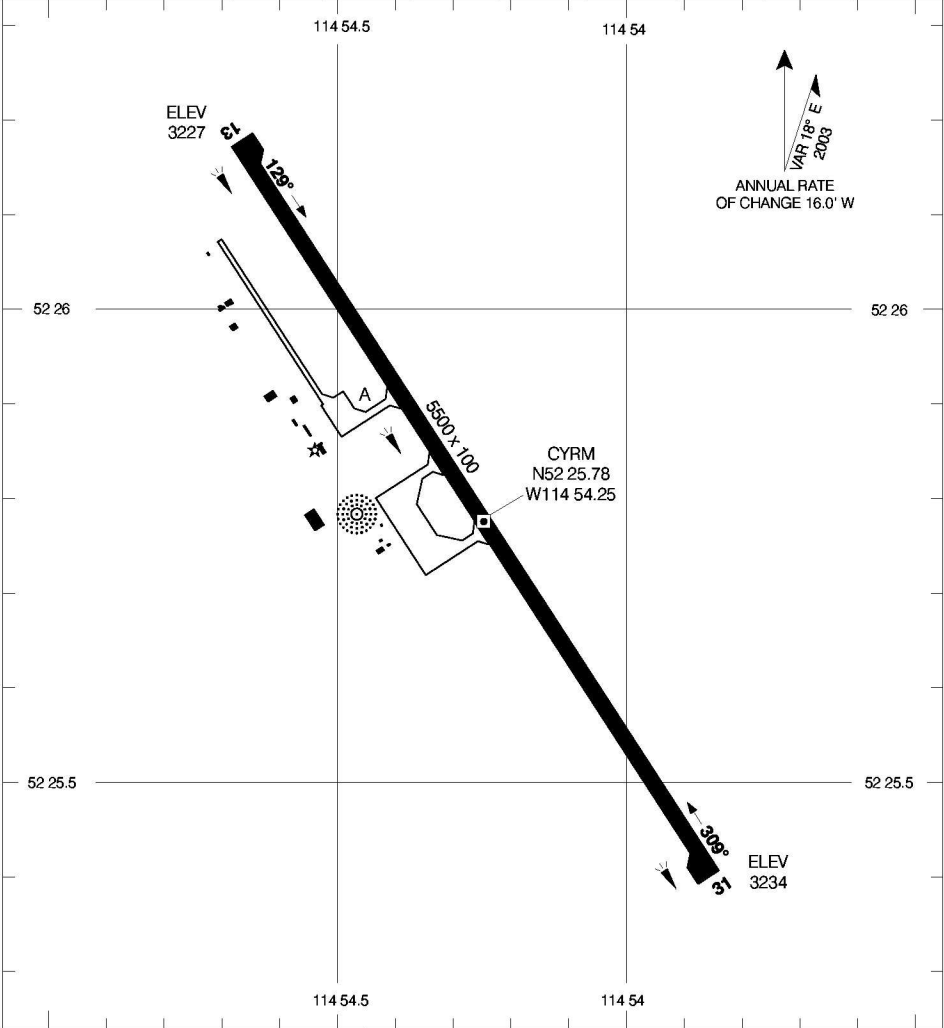

AERODROME CHART

ROCKY MTN HOUSE
ROCKY MTN HOUSE AB

LWIS (Pvt) 122.55	TFC 122.8 (ATF 5 NM)	DEP EDMONTON CENTRE 134.3
-----------------------------	-----------------------------------	---

DECLARED DISTANCES	13	31						
	TORA	5500	5500					
TODA	6290	6200						
ASDA	5500	5500						
LDA	5500	5500						

TAKE-OFF MINIMA	SCALE IN FEET
Rwys 13, 31: 1/2	

AERODROME CHART

EFF 10 MAY 07 CHANGE: COMM - LWIS

ROCKY MTN HOUSE AB
ROCKY MTN HOUSE
NAD83