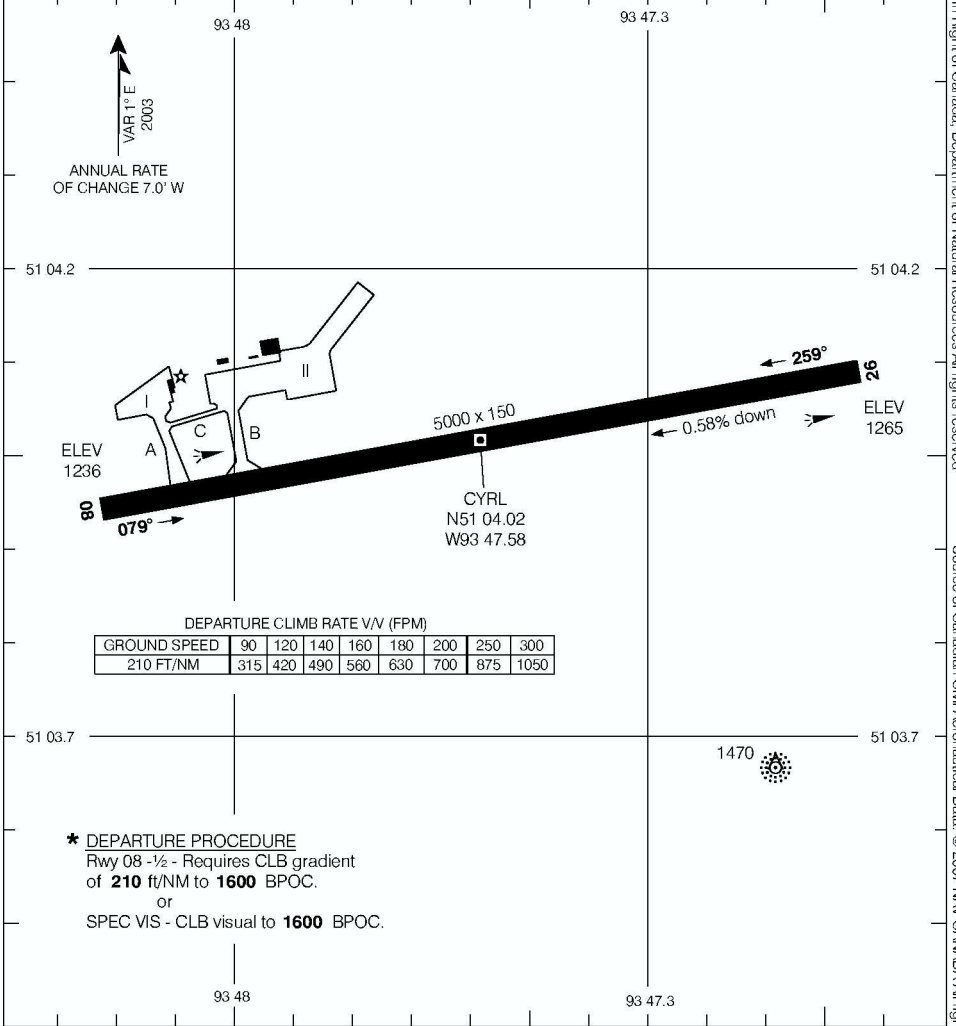

# AERODROME CHART

RED LAKE  
RED LAKE ON

**Q RADIO (RCO)**  
**KENORA 122.3 (MF 5 NM)**  
**O/T TFC 122.3**

**DEP**  
**RADIO (RCO)**  
**WINNIPEG 123.55 (FISE)**

© 2007 Her Majesty The Queen in Right of Canada, Department of Natural Resources. All rights reserved. Source of Canadian Civil Aeronautical Data: © 2007 NAV CANADA. All rights reserved.

DECLARED DISTANCES	08	26						
TORA	5000	5000						
TODA	6000	6000						
ASDA	5000	5000						
LDA	5000	5000						

<b>TAKE-OFF MINIMA</b>	<b>SCALE IN FEET</b>
Rwy 26: ½	1000 0 1000
Rwy 08: ★	

**AERODROME CHART**  
EFF 15 MAR 07

CHANGE: Comm box

RED LAKE ON  
RED LAKE  
NAD83