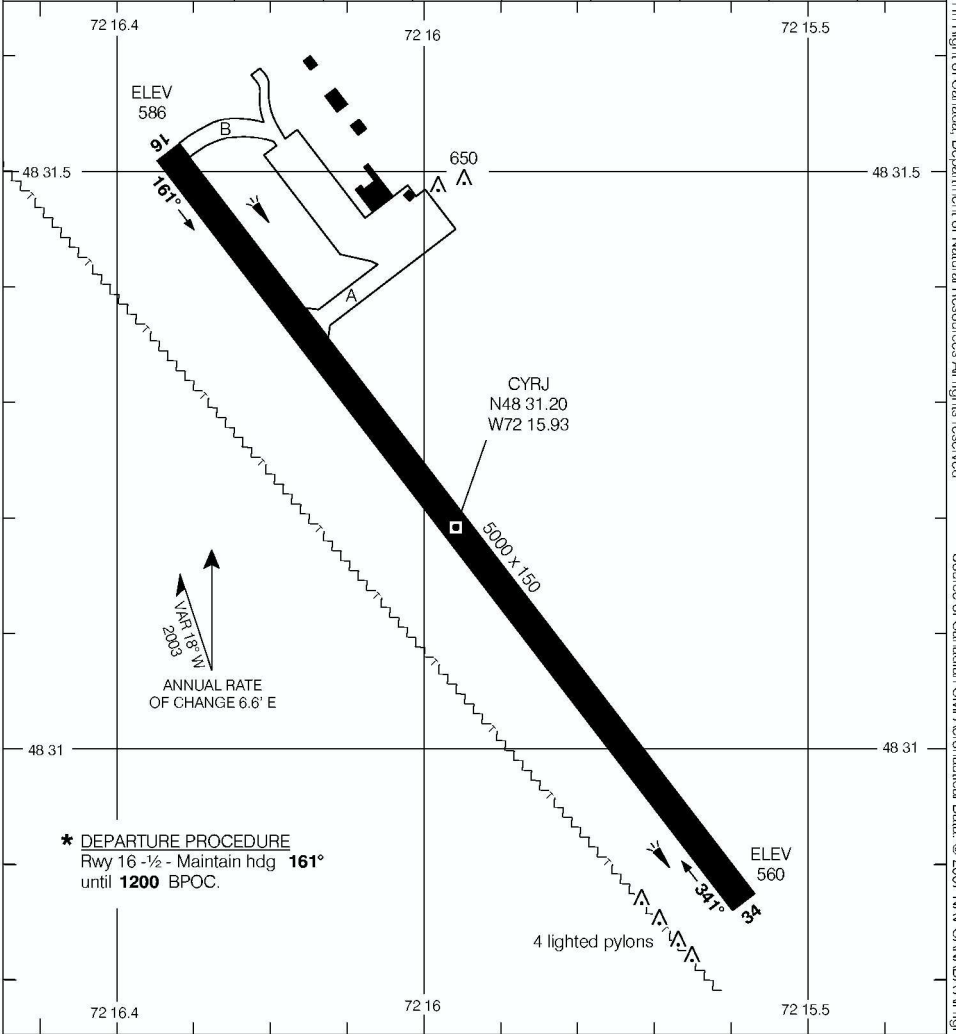

# AERODROME CHART

ROBERVAL  
ROBERVAL QC

**● RADIO ROUYN**  
RCO 122.2 (MF 5 NM)  
O/T TFC 122.2

**DEP**  
**QUEBEC RADIO**  
123.55

**DECLARED DISTANCES**

	16	34						
TORA	5000	5000						
TODA	5500	6000						
ASDA	5000	5000						
LDA	5000	5000						

**TAKE-OFF MINIMA**

Rwy 16: \*  
Rwy 34: 1/2

**AERODROME CHART**  
EFF 15 MAR 07

CHANGE: FSS removed

ROBERVAL QC  
ROBERVAL  
NAD83

© 2007 Her Majesty The Queen In Right of Canada, Department of Natural Resources All rights reserved. Source of Canadian Civil Aeronautical Data: © 2007 NAV CANADA All rights reserved.