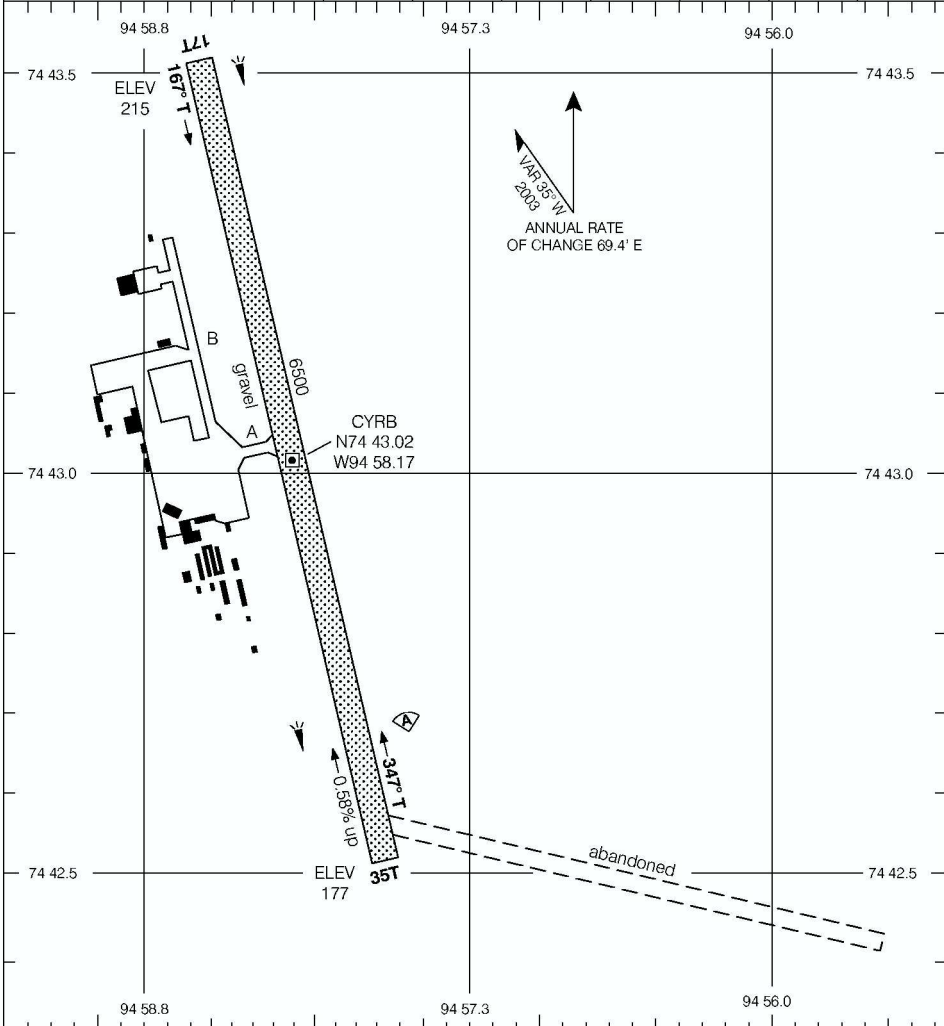

# AERODROME CHART

RESOLUTE BAY  
RESOLUTE BAY NU

**VOT**  
114.8

**APRT RADIO**  
122.1 (MF 25 NM)

**DECLARED DISTANCES**

	17T	35T					
TORA	6500	6500					
TODA	7500	7500					
ASDA	6500	6500					
LDA	6500	6500					

**TAKE-OFF MINIMA**

Rwys 17T, 35T: ½

**AERODROME CHART**  
EFF 8 JUN 06

CHANGE: Editorial

RESOLUTE BAY NU  
RESOLUTE BAY  
NAD83

© 2006 Her Majesty The Queen In Right of Canada, Department of Natural Resources All rights reserved  
Source of Canadian Civil Aeronautical Data: © 2006 NAV CANADA All rights reserved