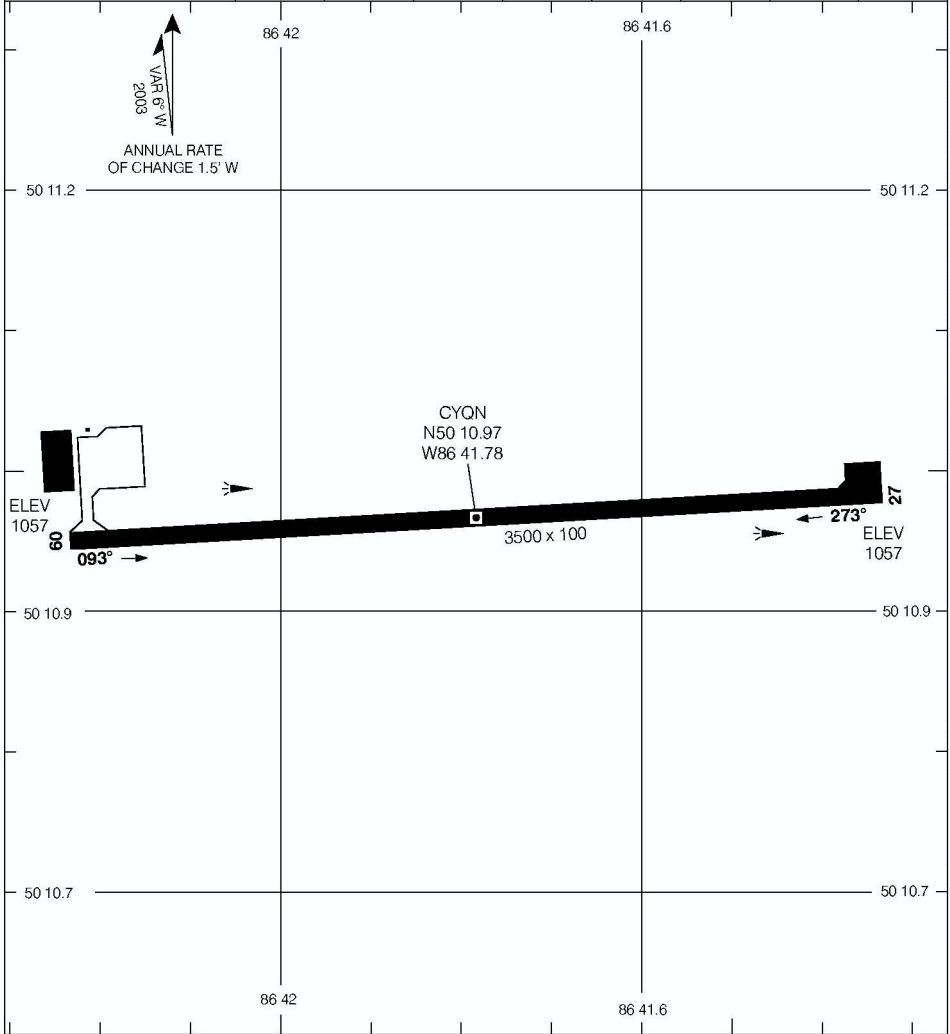

# AERODROME CHART

NAKINA  
NAKINA ON

**NO CTL-BCST INTENTIONS ON 126.7 WITHIN  
15 MIN OF ETA AND PRIOR TO DESCENT, THEN  
ON ATF 5 MIN PRIOR TO COMMENCING APCH.**

**UNICOM  
122.8 (ATF 5 NM)  
O/T TFC 122.8**

**DECLARED DISTANCES**

	09	27					
TORA	3500	3500					
TODA	3500	3500					
ASDA	3500	3500					
LDA	3500	3500					

TAKE-OFF MINIMA

Rwys 09, 27: ½

SCALE IN FEET

**AERODROME CHART**  
EFF 13 APR 06

CHANGE: Editorial