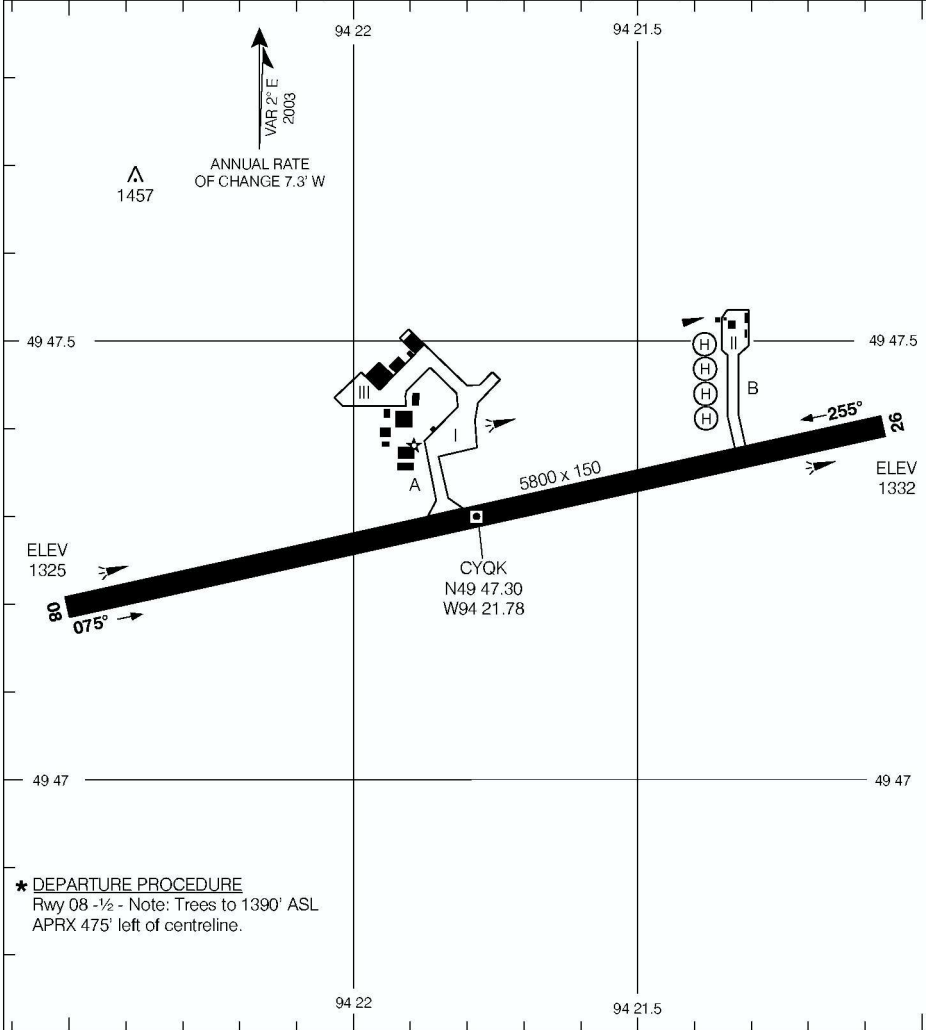

AERODROME CHART

KENORA
KENORA ON

VOT
111.8

RADIO
122.2 (MF 5 NM)
327.7

DECLARED DISTANCES

	08	26					
TORA	5800	5800					
TODA	6200	6800					
ASDA	5800	5800					
LDA	5800	5800					

*** DEPARTURE PROCEDURE**
Rwy 08 ½ - Note: Trees to 1390' ASL
APRX 475' left of centreline.

TAKE-OFF MINIMA

Rwy 08: ★
Rwy 26: ½

AERODROME CHART
EFF 13 APR 06

CHANGE: Editorial

KENORA ON
KENORA
NAD83

© 2006 Her Majesty The Queen In Right of Canada, Department of Natural Resources All rights reserved. Source of Canadian Civil Aeronautical Data: © 2006 NAV CANADA All rights reserved.