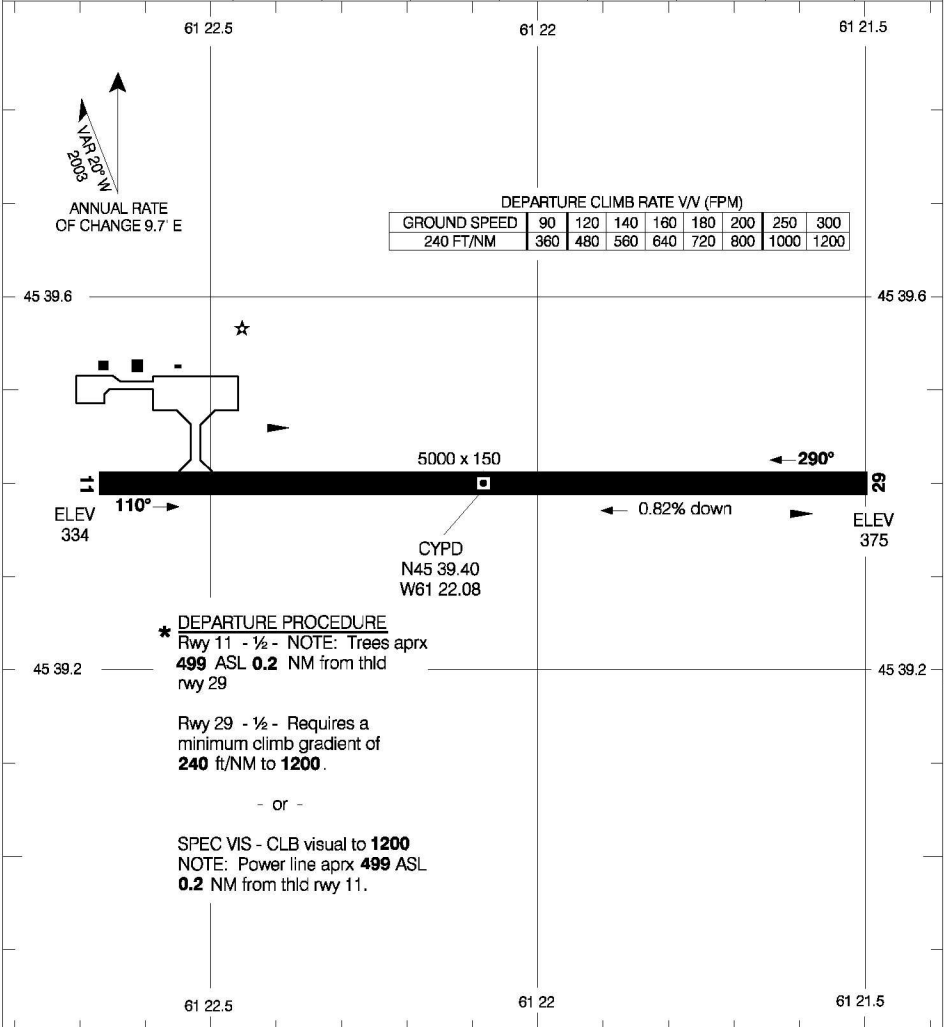

AERODROME CHART

PORT HAWKESBURY

PORT HAWKESBURY NS

UNICOM
122.8 (ATF 5 NM)
O/T TFC 122.8

DEP
HALIFAX RADIO (DRCO)
126.7

DECLARED DISTANCES

	11	29						
TORA	5000	5000						
TODA	5000	5000						
ASDA	5000	5000						
LDA	5000	5000						

Source of Canadian Civil Aeronautical Data: © 2007 NAV CANADA All rights reserved

TAKE-OFF MINIMA

Rwys 11, 29: *

SCALE IN FEET

AERODROME CHART
 EFF 5 JUL 07

CHANGE: Dep proc; minima

PORT HAWKESBURY NS
 PORT HAWKESBURY
 NAD83