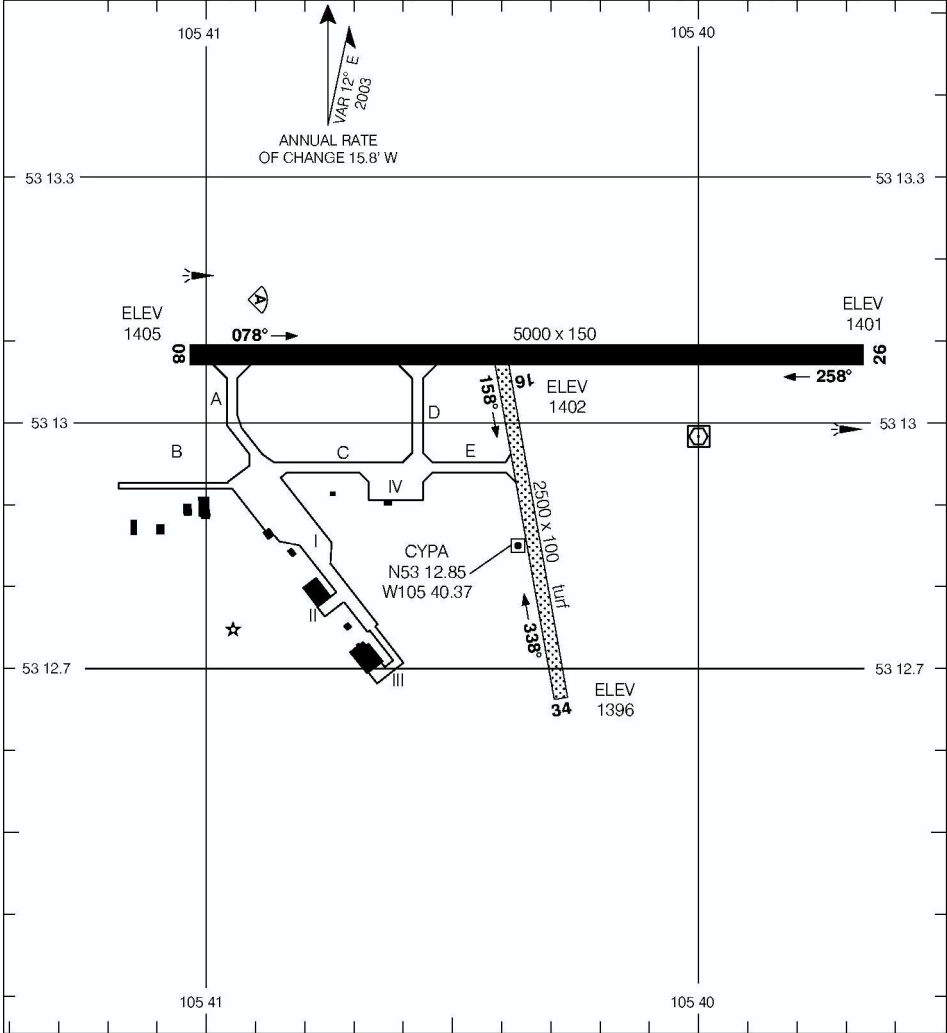

# AERODROME CHART

PRINCE ALBERT (GLASS FIELD)  
PRINCE ALBERT SK

**RADIO**  
122.3 (MF 5 NM)  
262.0

**DECLARED DISTANCES**

	08	26	16	34				
TORA	5000	5000	2500	2500				
TODA	6000	6000	2500	2500				
ASDA	5000	5000	2500	2500				
LDA	5000	5000	2500	2500				

**TAKE-OFF MINIMA**

Rwys 16, 34: NOT ASSESSED  
 Rwys 08, 26: ½

**AERODROME CHART**  
EFF 23 NOV 06

CHANGE: Editorial

PRINCE ALBERT SK  
PRINCE ALBERT (GLASS FIELD)

NAD83

© 2006 Her Majesty The Queen In Right of Canada, Department of Natural Resources All rights reserved