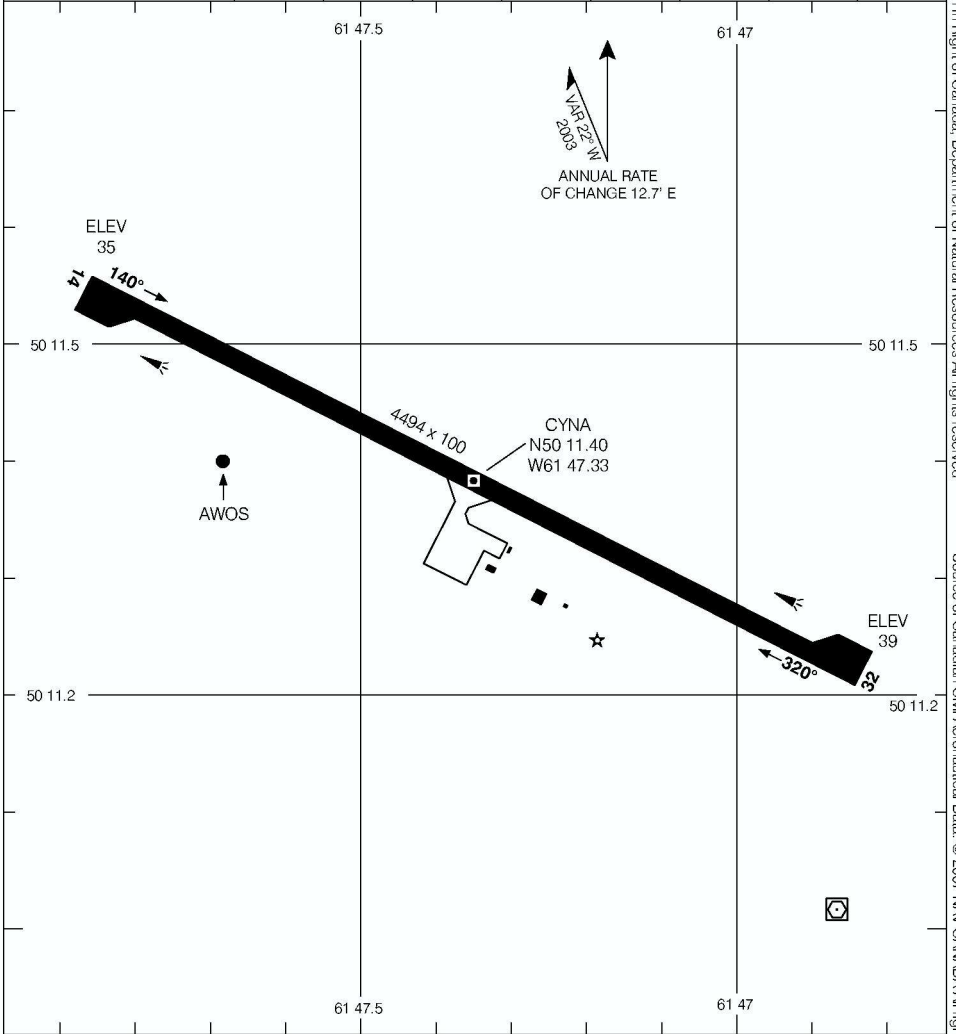

# AERODROME CHART

NATASHQUAN  
NATASHQUAN QC

**AWOS**  
126.25 (Eng)  
125.3 (Fr)

**RADIO**  
QUEBEC (RCO)  
122.2 (MF 15 NM)  
O/T TFC 122.2

**DECLARED DISTANCES**

	14	32						
TORA	4494	4494						
TODA	5494	5494						
ASDA	4494	4494						
LDA	4494	4494						

TAKE-OFF MINIMA

Rwys 14, 32: ½

SCALE IN FEET

AERODROME CHART  
EFF 18 JAN 07

CHANGE: RADIO

NATASHQUAN QC  
NATASHQUAN  
NAD83

© 2007 Her Majesty The Queen In Right of Canada, Department of Natural Resources All rights reserved. Source of Canadian Civil Aeronautical Data: © 2007 NAV CANADA All rights reserved.