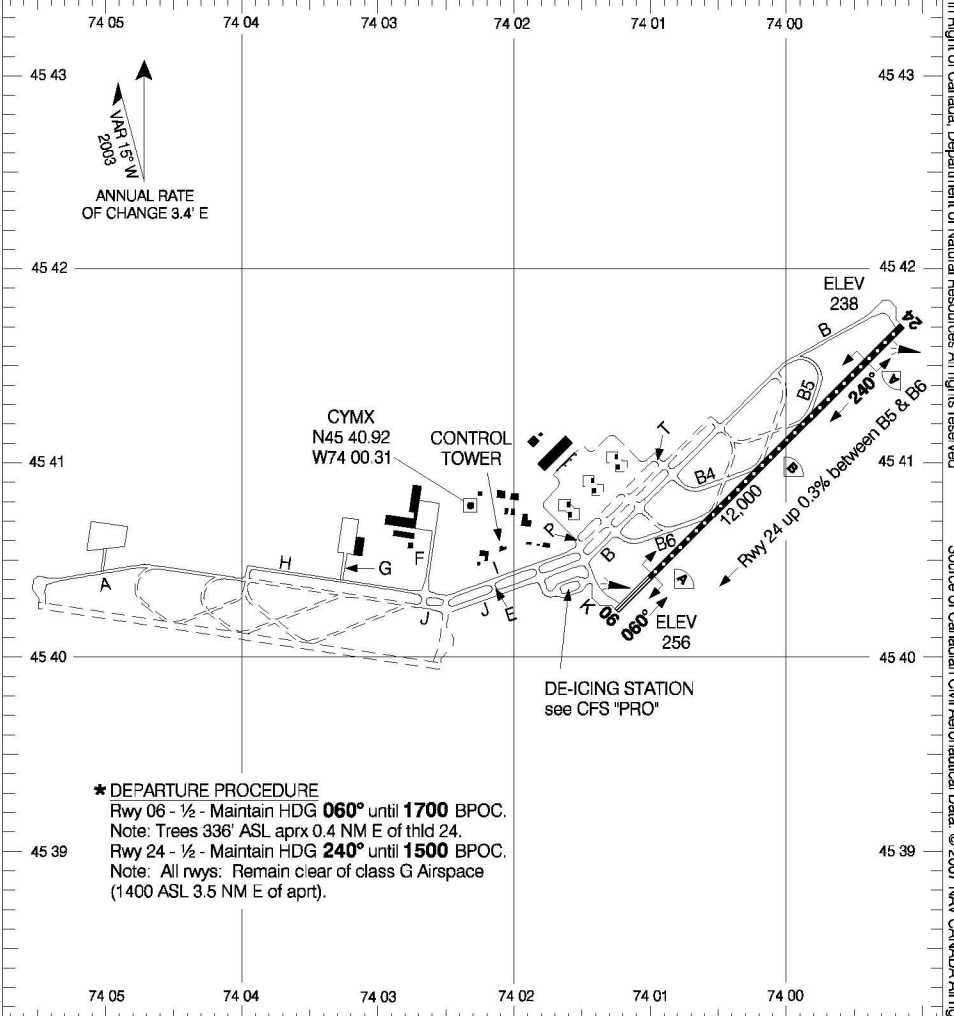

AERODROME CHART

MONTRÉAL INTL (MIRABEL)

MONTRÉAL QC

VOT 114.9	ATIS 125.7 (Eng) 126.1 (Fr)	CLNC DEL 121.8	APRON ADVSY 122.4	GND 121.8 246.6	TWR 119.1 282.4	DEP 124.65 268.3
---------------------	--	--------------------------	-----------------------------	------------------------------	------------------------------	-------------------------------

DECLARED DISTANCES	06	24
	TORA	12,000
TODA	13,000	13,000
ASDA	12,000	12,000
LDA	12,000	12,000

*** DEPARTURE PROCEDURE**

- Rwy 06 - ½ - Maintain HDG **060°** until **1700** BPOC.
Note: Trees 336' ASL aprx 0.4 NM E of thld 24.
- Rwy 24 - ½ - Maintain HDG **240°** until **1500** BPOC.
Note: All rwys: Remain clear of class G Airspace (1400 ASL 3.5 NM E of aprt).

AERODROME CHART

EFF 5 JUL 07

CHANGE: Revised

MONTRÉAL QC
MONTRÉAL INTL (MIRABEL)

NAD83

© 2007 Her Majesty The Queen in Right of Canada, Department of Natural Resources All rights reserved. Source of Canadian Civil Aeronautical Data: © 2007 NAV CANADA All rights reserved.