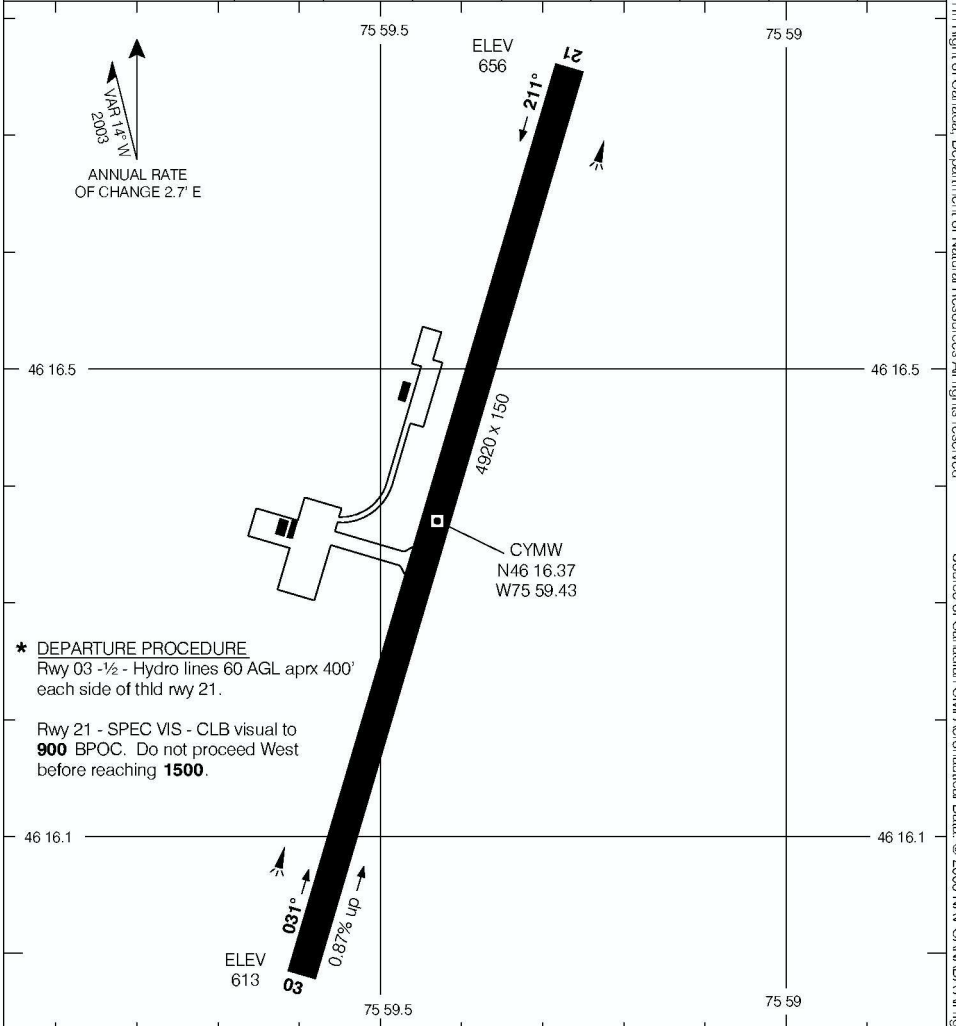

AERODROME CHART

MANIWAKI
MANIWAKI QC

PAL MONTREAL CENTRE 126.57	Q UNICOM 122.8 (ATF 5 NM) O/T TFC 122.8	RADIO (DRCO) QUEBEC RDO 122.1
---	--	--

DECLARED DISTANCES	03	21					
	TORA	4920	4920				
TODA	4920	4920					
ASDA	4920	4920					
LDA	4920	4920					

TAKE-OFF MINIMA	SCALE IN FEET
Rwys 03, 21: *	1000 0 1000

© 2006 Her Majesty The Queen In Right of Canada, Department of Natural Resources All rights reserved. Source of Canadian Civil Aeronautical Data: © 2006 NAV CANADA All rights reserved.