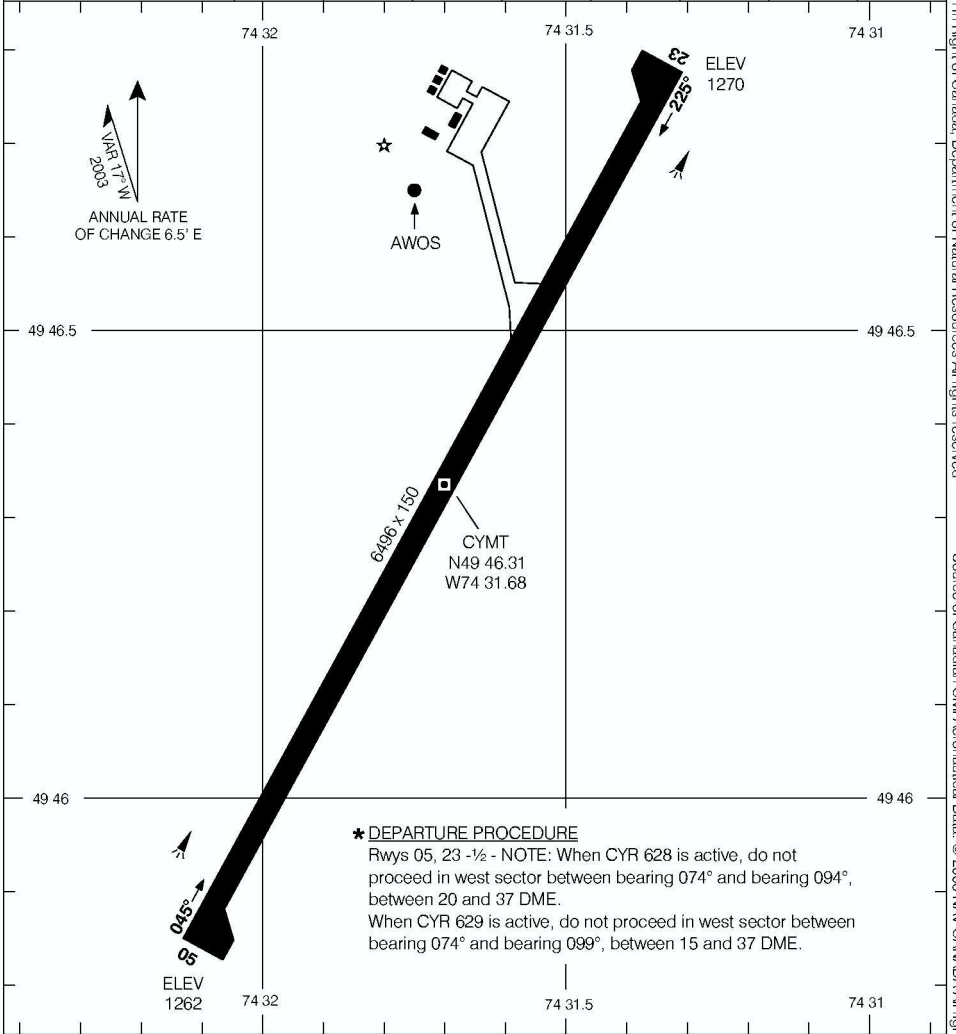

# AERODROME CHART

CHIBOUGAMAU/ CHAPAIS  
CHIBOUGAMAU QC

<b>RADIO QUEBEC</b> 126.7	<b>● RADIO QUEBEC</b> 122.0 (MF 5 NM) O/T TFC 122.0
------------------------------	-----------------------------------------------------------

DECLARED DISTANCES	05	23						
TORA	6496	6496						
TODA	7496	7496						
ASDA	6496	6496						
LDA	6496	6496						

TAKE-OFF MINIMA	SCALE IN FEET
Rwys 05, 23: *	1000 0 1000 2000

© 2006 Her Majesty The Queen In Right of Canada, Department of Natural Resources All rights reserved  
Source of Canadian Civil Aeronautical Data © 2006 NAV CANADA All rights reserved