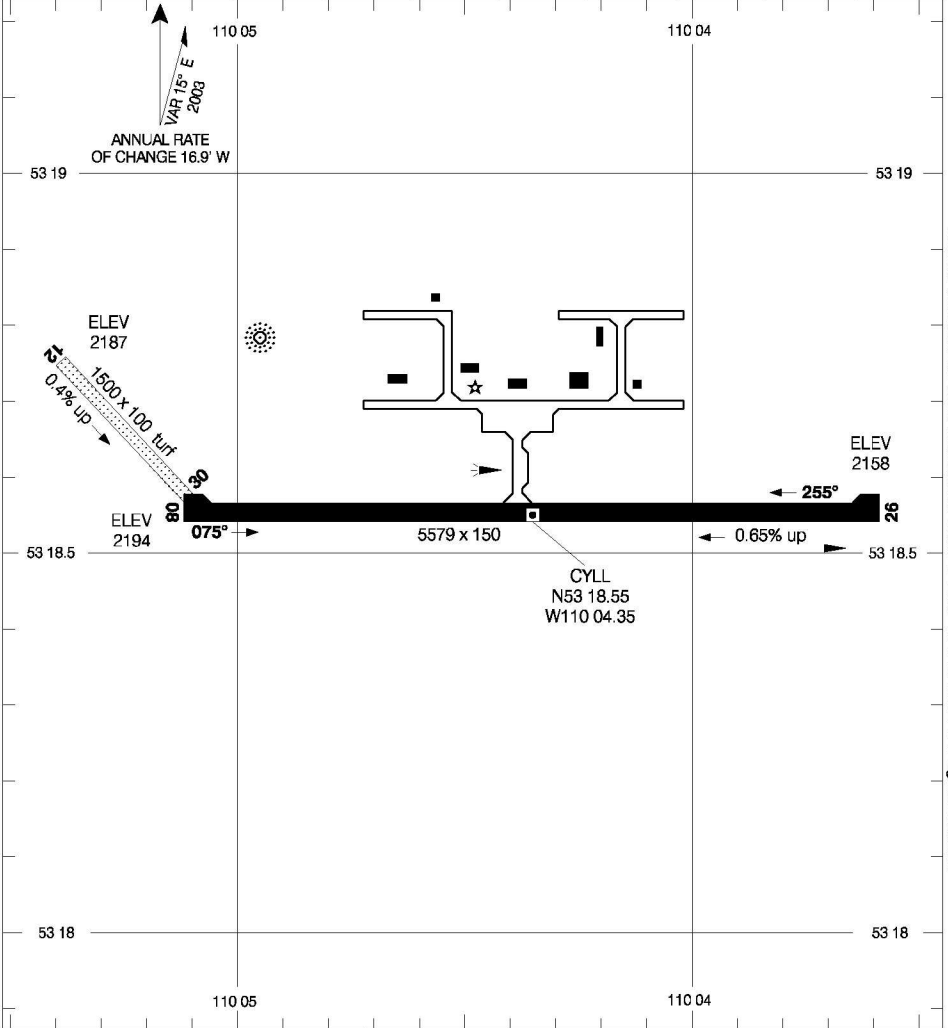

AERODROME CHART

LLOYDMINSTER
LLOYDMINSTER AB

DEP
EDMONTON
133.45 340.7

RADIO
122.2 (MF 5 NM)

DECLARED DISTANCES

	08	26					
TORA	5579	5579					
TODA	5579	5579					
ASDA	5579	5579					
LDA	5579	5579					

Source of Canadian Civil Aeronautical Data: © 2007 NAV CANADA All rights reserved

TAKE-OFF MINIMA

Rwys 08, 26: ½

SCALE IN FEET

AERODROME CHART
EFF 5 JUL 07

CHANGE: DME removed

LLOYDMINSTER AB
LLOYDMINSTER
NAD83