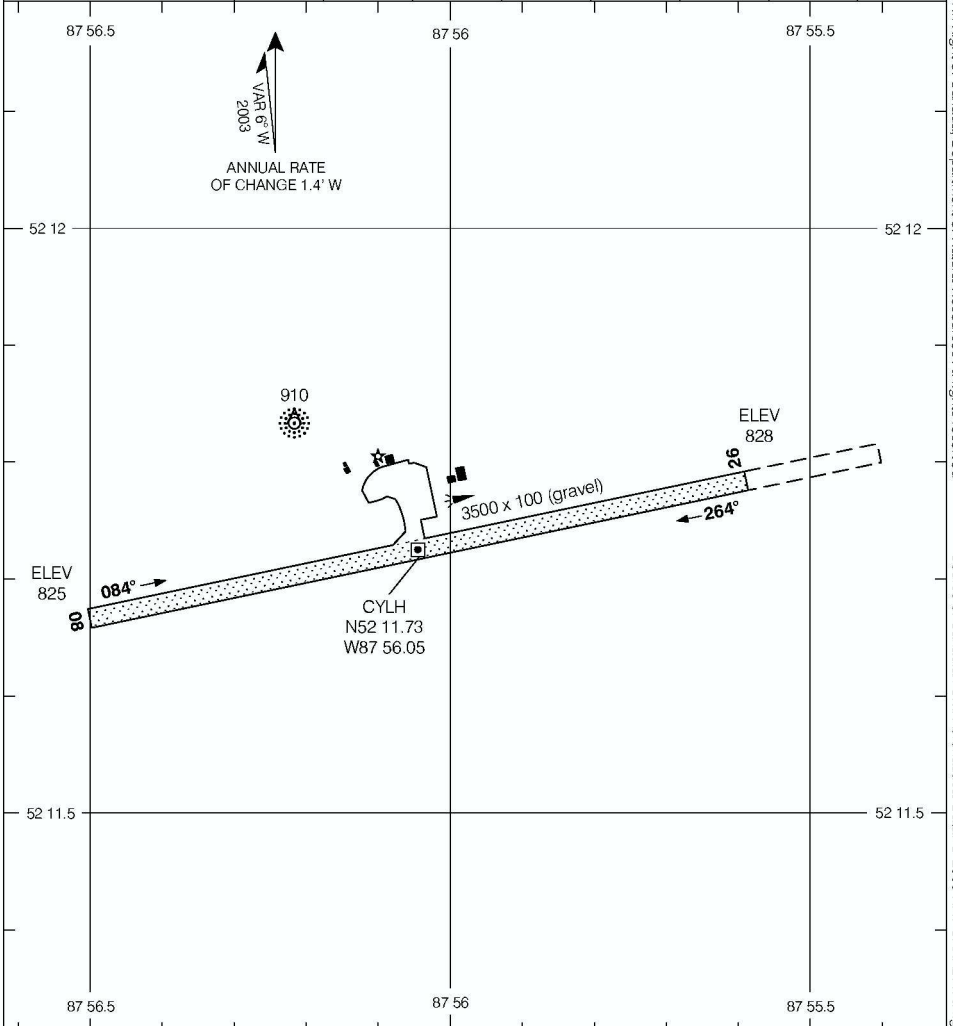

AERODROME CHART

LANSDOWNE HOUSE
LANSDOWNE HOUSE ON

LWIS 128.4	TFC 122.8 (ATF 5 NM)	RADIO (DRCO) WINNIPEG 126.7
----------------------	-----------------------------------	---

DECLARED DISTANCES	08	26					
	TORA	_____	_____				
TODA	_____	_____					
ASDA	_____	_____					
LDA	_____	_____					

TAKE-OFF MINIMA	SCALE IN FEET
Rwys 08, 26: ½	1000 0 1000

AERODROME CHART CHANGE: Editorial **LANSDOWNE HOUSE ON LANSDOWNE HOUSE**
EFF 13 APR 06 NAD83

© 2006 Her Majesty The Queen In Right of Canada, Department of Natural Resources All rights reserved. Source of Canadian Civil Aeronautical Data: © 2006 NAV CANADA All rights reserved.