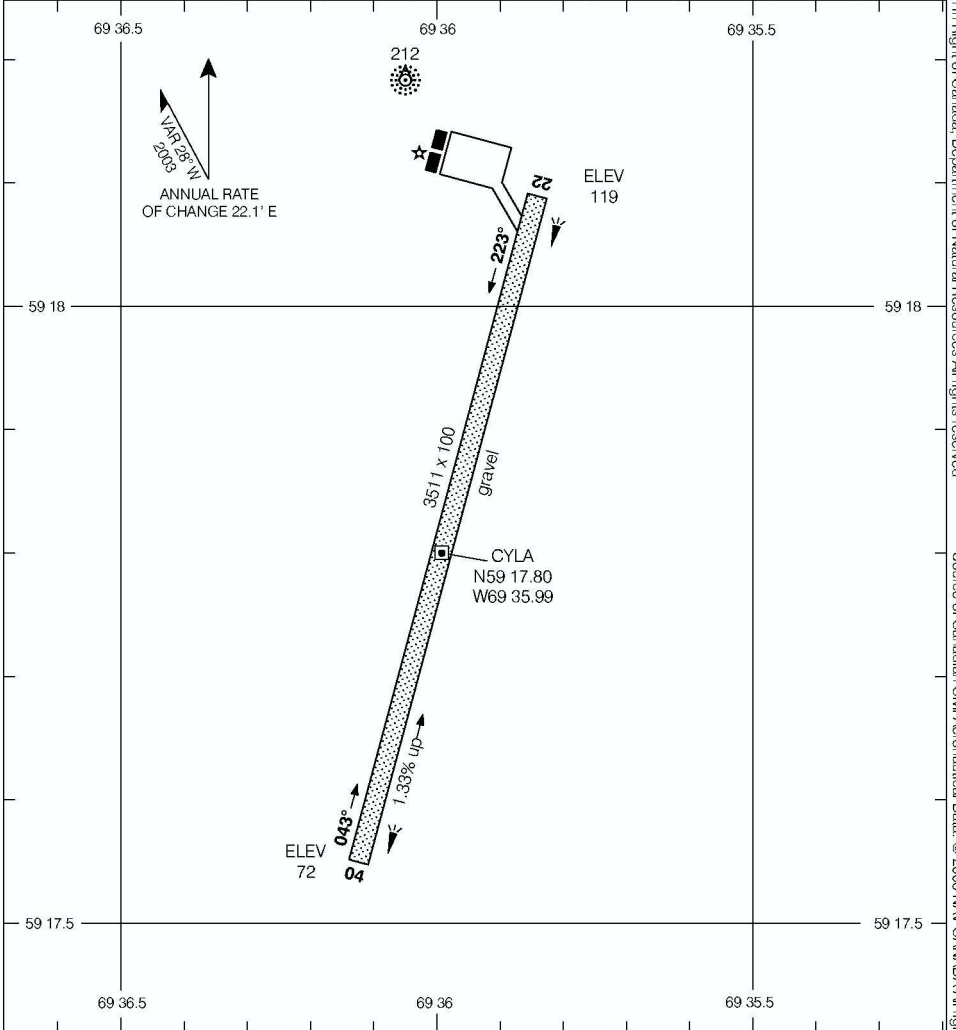

# AERODROME CHART

AUPALUK  
AUPALUK QC

☉ APRT RADIO  
122.1 (MF 5 NM)  
O/T TFC 122.1

## DECLARED DISTANCES

	04	22					
TORA	3511	3511					
TODA	4511	4511					
ASDA	3511	3511					
LDA	3511	3511					

### TAKE-OFF MINIMA

Rwys 04, 22: 1/2