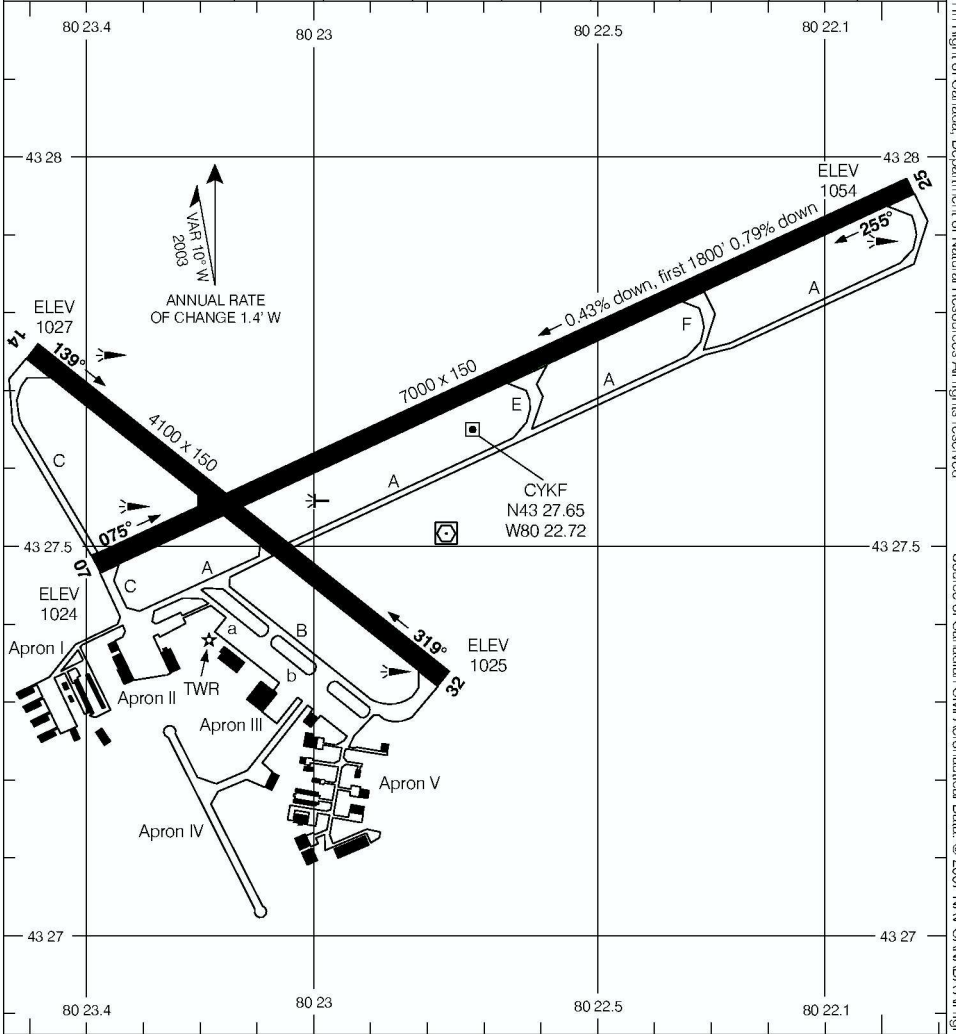

# AERODROME CHART

KITCHENER/WATERLOO  
KITCHENER ON

● <b>ATIS</b> 125.1	● <b>GND</b> 121.8	● <b>WATERLOO TWR</b> 126.0 118.55 O/T TFC 126.0 (MF 5 NM)	<b>DEP</b> <b>TORONTO TML</b> 128.275 268.75
------------------------	-----------------------	--	--

DECLARED DISTANCES	07	25	14	32				
	TORA	7000	7000	4100	4100			
TODA	8000	8000	5100	4100				
ASDA	7000	7000	4100	4100				
LDA	7000	7000	4100	4100				

<b>TAKE-OFF MINIMA</b>	<b>SCALE IN FEET</b>
All Rwys: ½	1000 0 1000

**AERODROME CHART**  
EFF 18 JAN 07 CHANGE: Comm box

CHANGE: Apron IV added; Rwy 32 TODA

KITCHENER ON  
KITCHENER/WATERLOO  
NAD83

© 2007 Her Majesty The Queen In Right of Canada, Department of Natural Resources All rights reserved. Source of Canadian Civil Aeronautical Data © 2007 NAV CANADA All rights reserved.