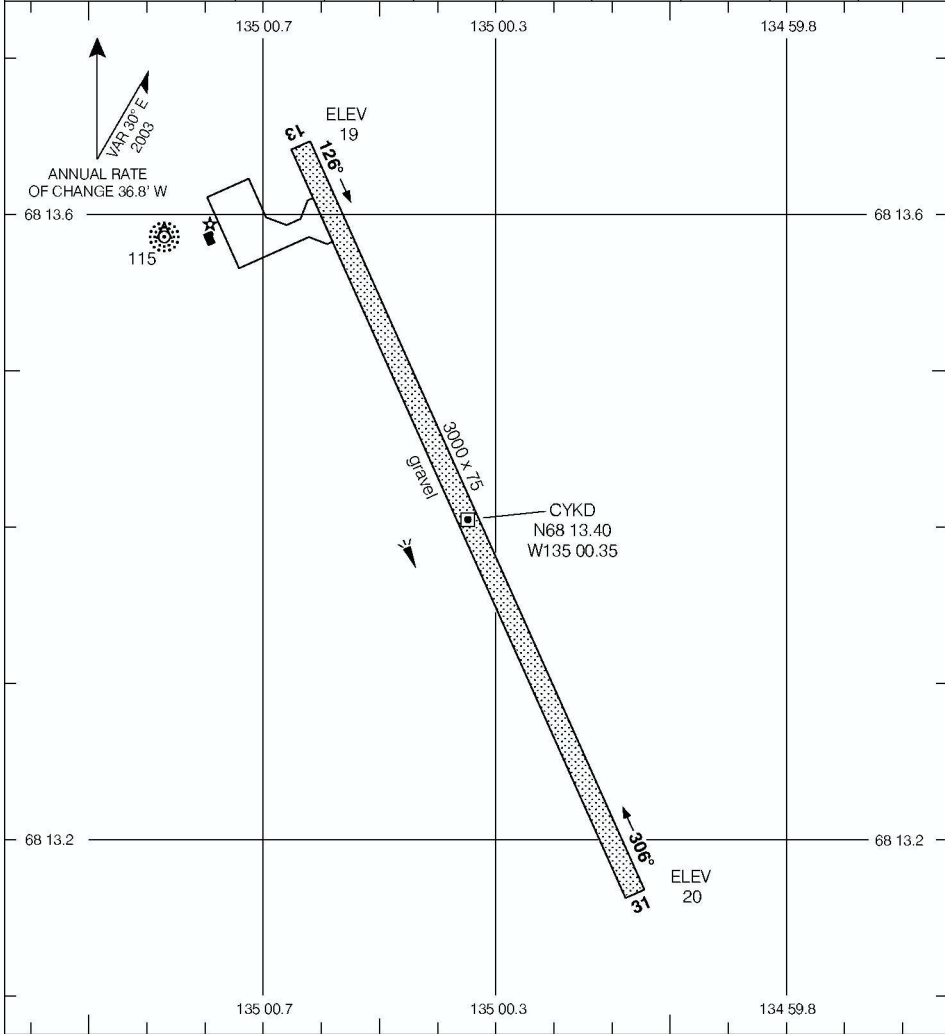

# AERODROME CHART

AKLAVIK  
AKLAVIK NT

**QAPRT RADIO**  
**122.1 (MF 5 NM)**  
**O/T TFC 122.1**

© 2006 Her Majesty The Queen In Right of Canada, Department of Natural Resources All rights reserved  
Source of Canadian Civil Aeronautical Data © 2006 NAV CANADA All rights reserved

DECLARED DISTANCES		13	31				
TORA		3000	3000				
TODA		3200	3200				
ASDA		3000	3000				
LDA		3000	3000				

TAKE-OFF MINIMA	SCALE IN FEET
Rwys 13, 31: ½	500 0 500