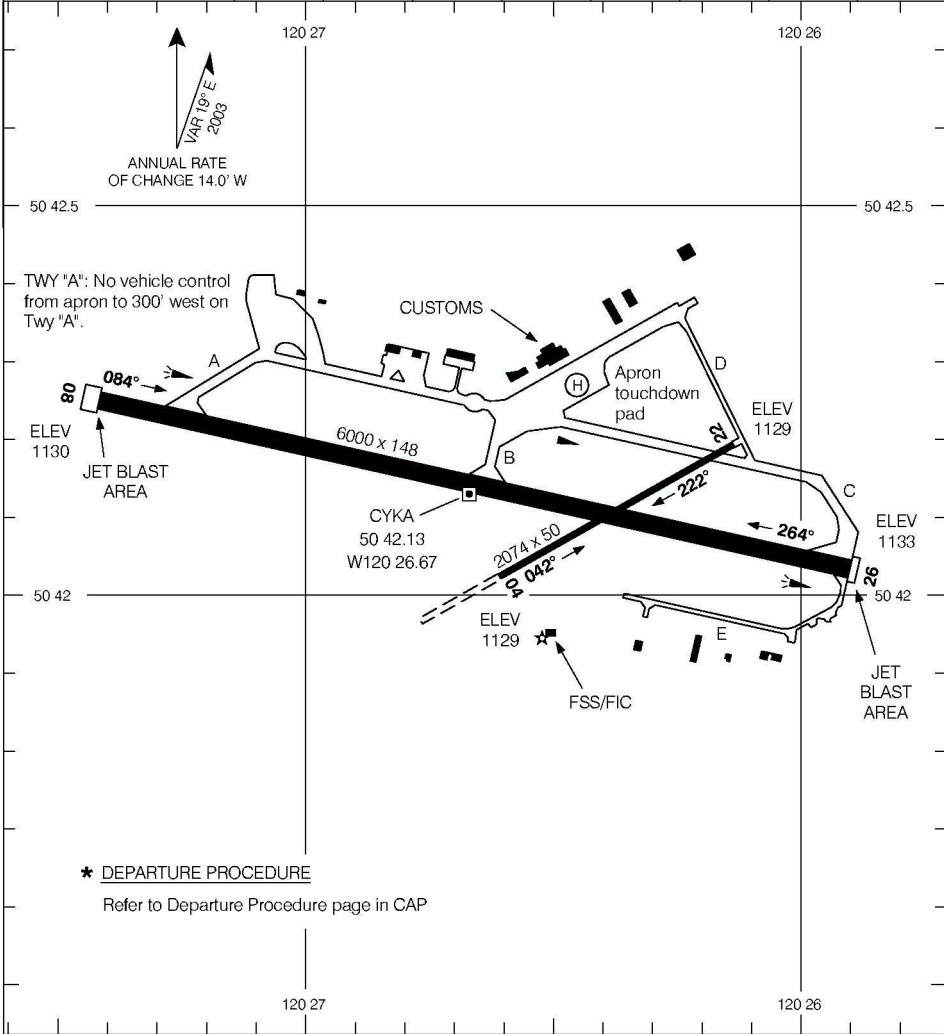

AERODROME CHART

KAMLOOPS
KAMLOOPS BC

VOT 114.8	RADIO 125.7 297.0 (MF 5 NM)	DEP VANCOUVER CENTRE 133.5 294.0
---------------------	---------------------------------------	--

DECLARED DISTANCES	08	26					
	TORA	6000	6000				
TODA	7000	7000					
ASDA	6000	6000					
LDA	6000	6000					

*** DEPARTURE PROCEDURE**
Refer to Departure Procedure page in CAP

TAKE-OFF MINIMA
Rwys 08, 26: *

AERODROME CHART
EFF 23 NOV 06

CHANGE: Departure procedure

KAMLOOPS BC
KAMLOOPS
NAD83

© 2006 Her Majesty The Queen In Right of Canada, Department of Natural Resources All rights reserved. Source of Canadian Civil Aeronautical Data: © 2006 NAV CANADA All rights reserved.