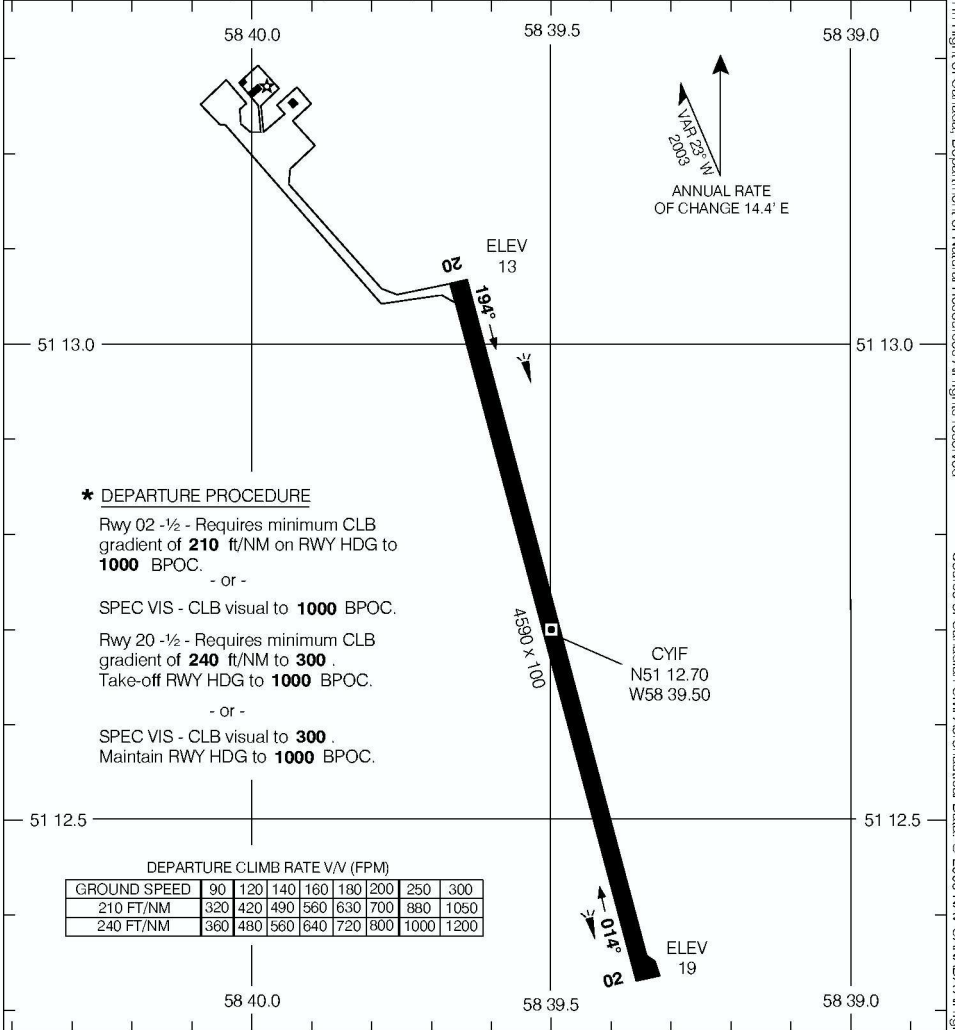

AERODROME CHART

ST-AUGUSTIN
ST-AUGUSTIN QC

UNICOM (AU)
123.5 (ATF CORRIDOR)
O/T TFC 123.5

RADIO
QUEBEC
126.7

DECLARED DISTANCES

	02	20						
TORA	4590	4590						
TODA	4590	4590						
ASDA	4590	4590						
LDA	4590	4590						

TAKE-OFF MINIMA

Rwys 02, 20: *

AERODROME CHART
EFF 8 JUN 06

CHANGE: Editorial

ST-AUGUSTIN QC
ST-AUGUSTIN
NAD83

© 2006 Her Majesty The Queen In Right of Canada, Department of Natural Resources All rights reserved. Source of Canadian Civil Aeronautical Data: © 2006 NAV/CANADA All rights reserved.