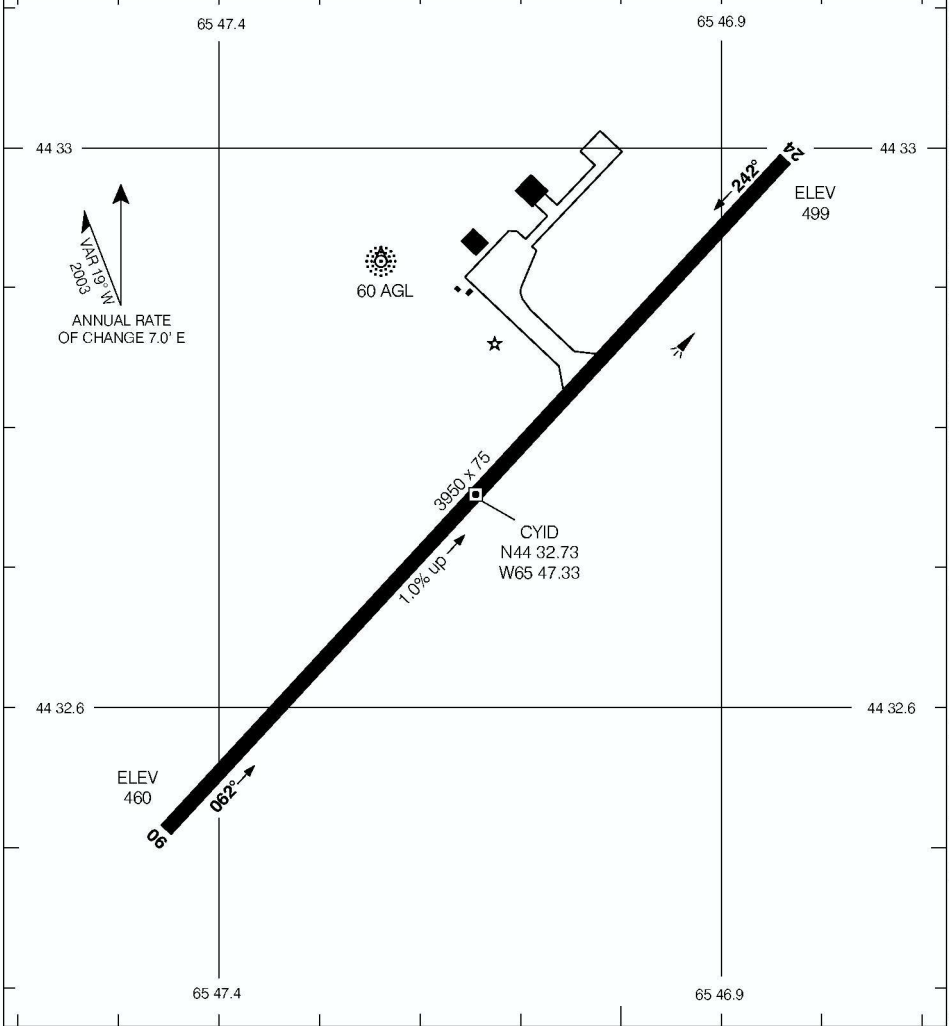

AERODROME CHART

DIGBY
DIGBY NS

DEP
MONCTON CENTRE
123.9

UNICOM
122.8 (ATF 5 NM)

© 2006 Her Majesty The Queen In Right of Canada, Department of Natural Resources All rights reserved

DECLARED DISTANCES	06	24					
	TORA	3950	3950				
TODA	3950	3950					
ASDA	3950	3950					
LDA	3950	3950					

Source of Canadian Civil Aeronautical Data: © 2006 NAV CANADA All rights reserved

TAKE-OFF MINIMA

Rwys 06, 24: ½

SCALE IN FEET

AERODROME CHART

EFF 13 APR 06

CHANGE: Editorial

DIGBY NS
DIGBY
NAD83