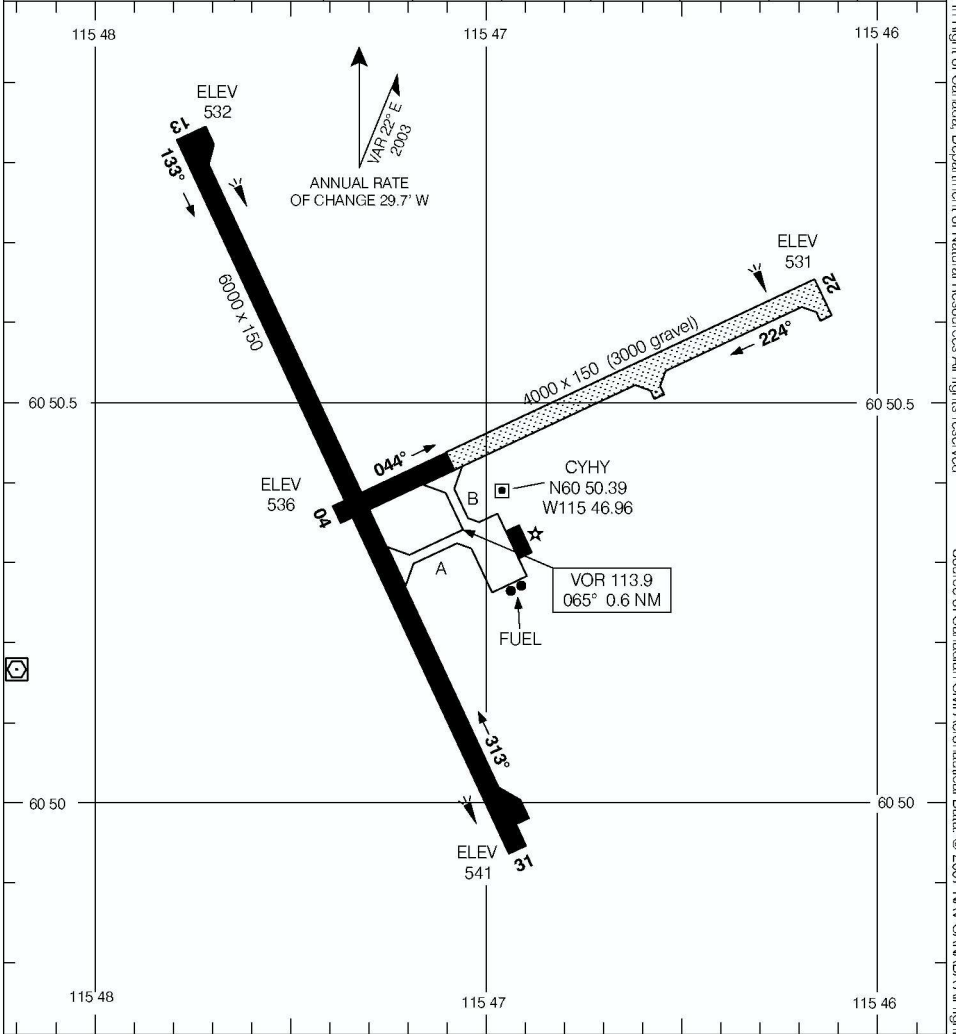

AERODROME CHART

HAY RIVER
HAY RIVER NT

APRT RADIO 122.3 (MF 5 NM)	DEP ARCTIC RADIO (RCO) 126.7 296.2	PAL EDMONTON CENTRE 133.85
--------------------------------------	--	--------------------------------------

DECLARED DISTANCES	13	31	04	22
TORA	6000	6000	4000	4000
TODA	7000	7000	5000	5000
ASDA	6000	6000	4000	4000
LDA	6000	6000	4000	4000

TAKE-OFF MINIMA

All Rwy's: ½

SCALE IN FEET

1000 0 1000 2000

AERODROME CHART
EFF 15 MAR 07