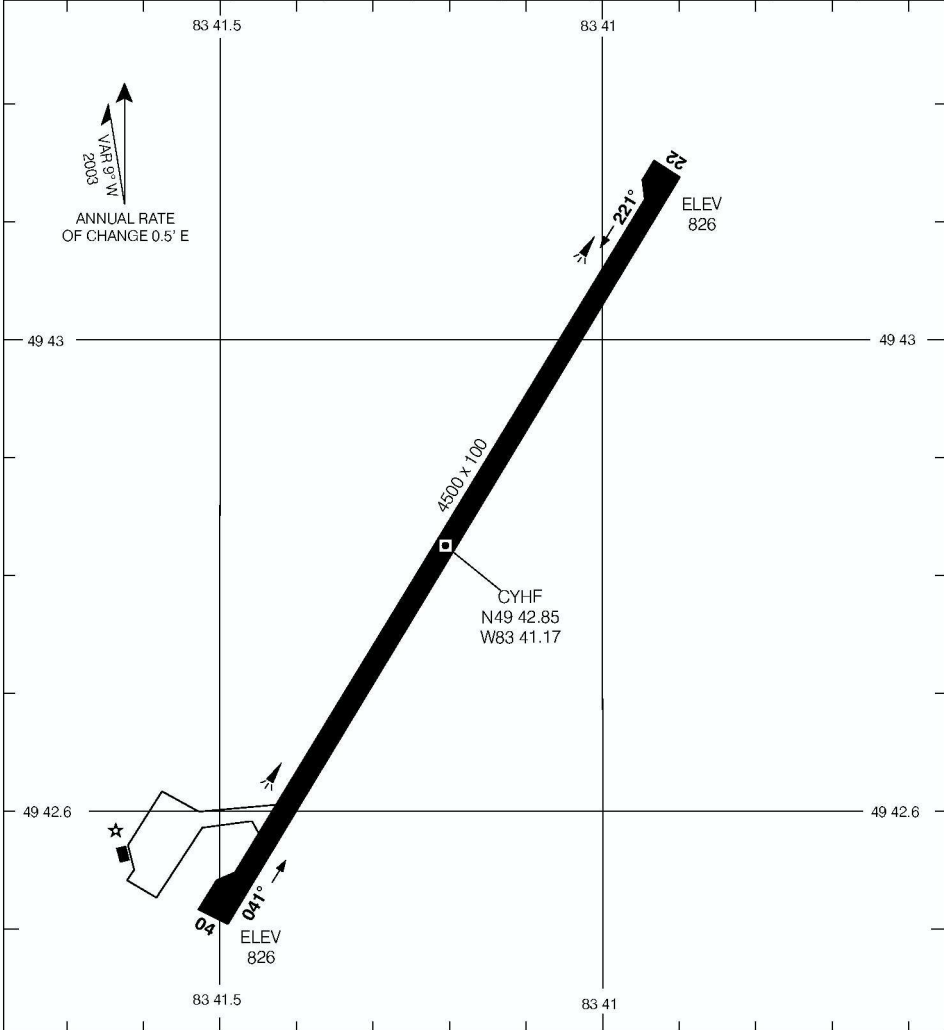

# AERODROME CHART

HEARST (RENE FONTAINE) MUNI  
HEARST ON

UNICOM (AU)  
122.8 (ATF 5 NM)  
O/T TFC 122.8

© 2006 Her Majesty The Queen In Right of Canada, Department of Natural Resources All rights reserved. Source of Canadian Civil Aeronautical Data © 2006 NAV CANADA All rights reserved.

**DECLARED DISTANCES**

	04	22						
TORA	4500	4500						
TODA	4500	4500						
ASDA	4500	4500						
LDA	4500	4500						

**TAKE-OFF MINIMA**

Rwys 04, 22: ½

AERODROME CHART  
EFF 13 APR 06

CHANGE: Editorial

HEARST ON  
HEARST (RENE FONTAINE) MUNI