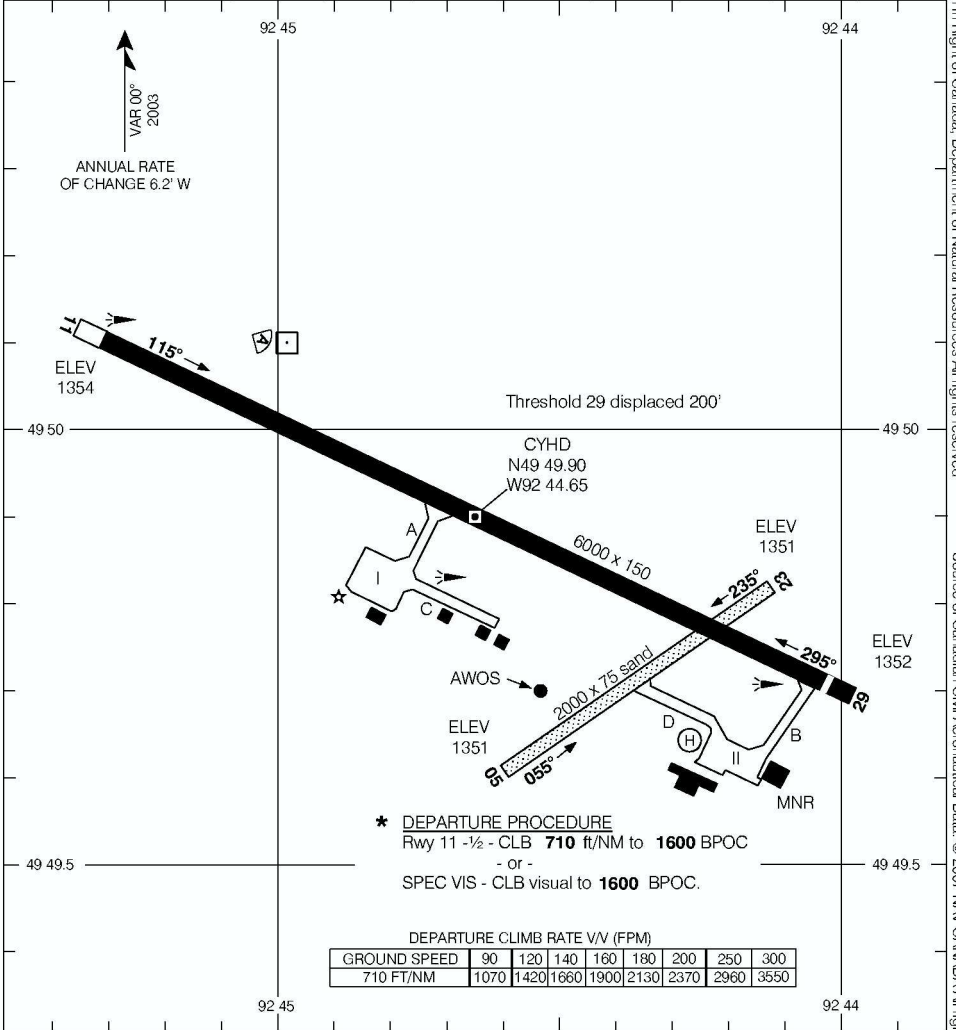

AERODROME CHART

DRYDEN REGIONAL
DRYDEN ON

**AWOS
128.7**

**RADIO (RCO)
SIOUX LOOKOUT
122.1 (MF 5 NM)**

DECLARED DISTANCES

	11	29						
TORA	6000	6000						
TODA	6600	6200						
ASDA	6000	6000						
LDA	6000	5800						

TAKE-OFF MINIMA

Rwy 05, 23, 29: 1/2
Rwy 11: *

SCALE IN FEET

AERODROME CHART

CHANGE: Editorial

DRYDEN ON

EFF 15 MAR 07

CHANGE: Comm box