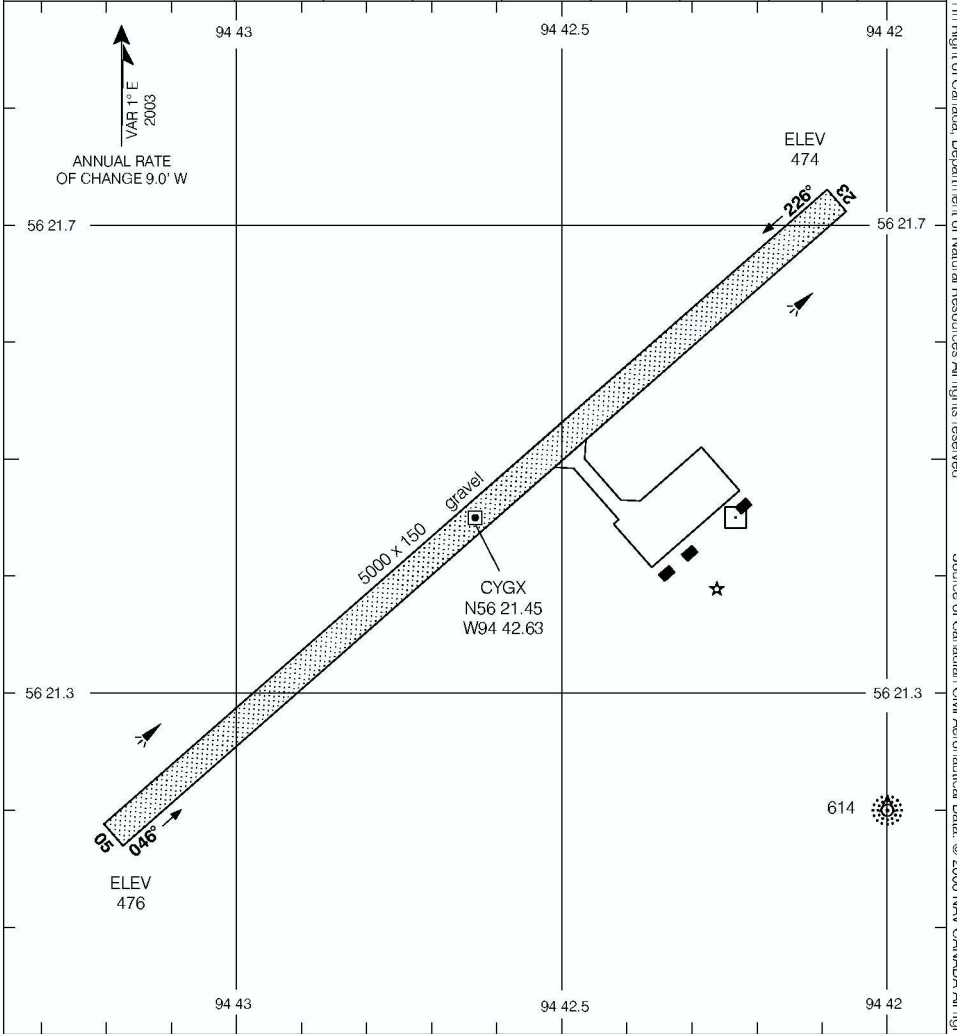

# AERODROME CHART

GILLAM  
GILLAM MB

**TFC**  
**122.1**  
**(MF 5 NM)**

**DEP**  
**RADIO (RCO) WINNIPEG**  
**123.375**

DECLARED DISTANCES		05	23						
TORA		5000	5000						
TODA		6000	6000						
ASDA		5000	5000						
LDA		5000	5000						

TAKE-OFF MINIMA
Rwys 05, 23: ½

© 2006 Her Majesty The Queen In Right of Canada, Department of Natural Resources All rights reserved  
Source of Canadian Civil Aeronautical Data © 2006 NAV CANADA All rights reserved