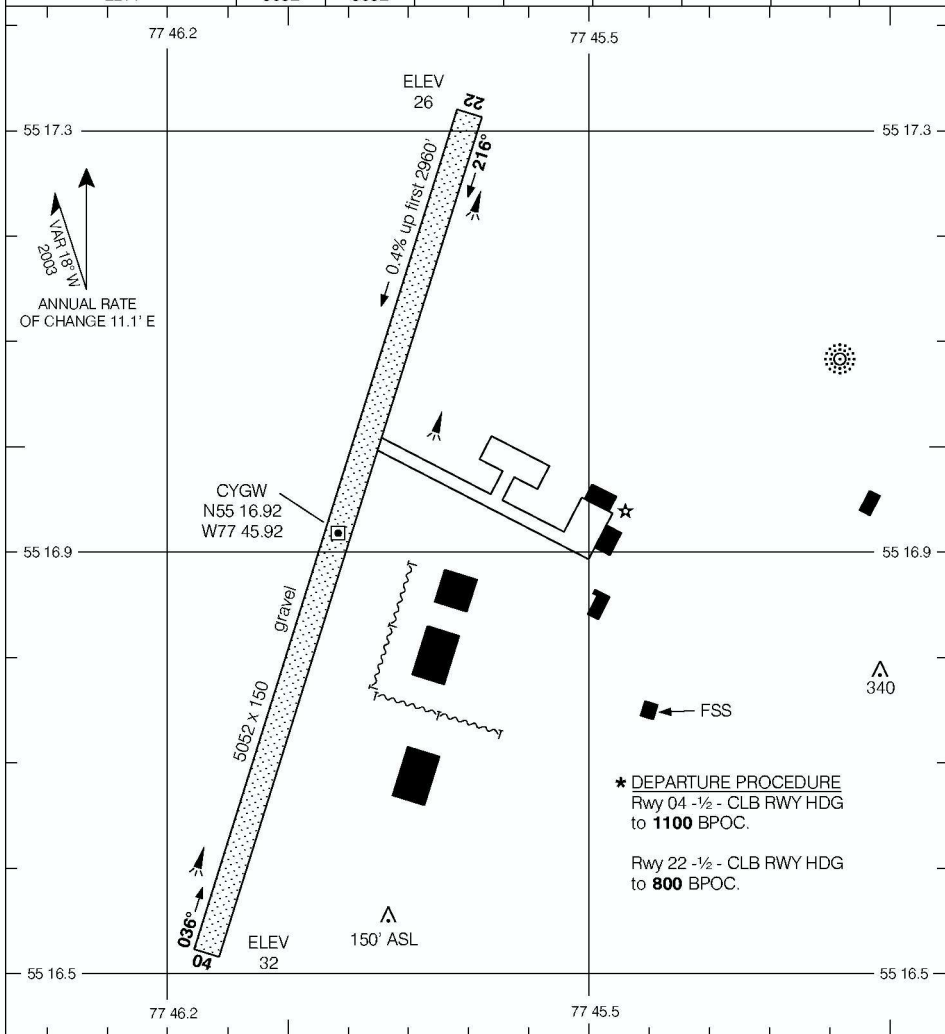

AERODROME CHART

KUUJJUARAPIK
KUUJJUARAPIK QC

© 2006 Her Majesty The Queen in Right of Canada, Department of Natural Resources. All rights reserved.
Source of Canadian Civil Aeronautical Data: © 2006 NAV CANADA. All rights reserved.

QUEBEC RADIO (RCO) 126.7	RADIO 122.2 (MF 5 NM)
-------------------------------------	----------------------------------

DECLARED DISTANCES	04	22	04	22	04	22	04	22
TORA	5052	5052						
TODA	6052	6052						
ASDA	5052	5052						
LDA	5052	5052						

TAKE-OFF MINIMA Rwys 04, 22: *	SCALE IN FEET 1000 0 1000
--	-------------------------------------